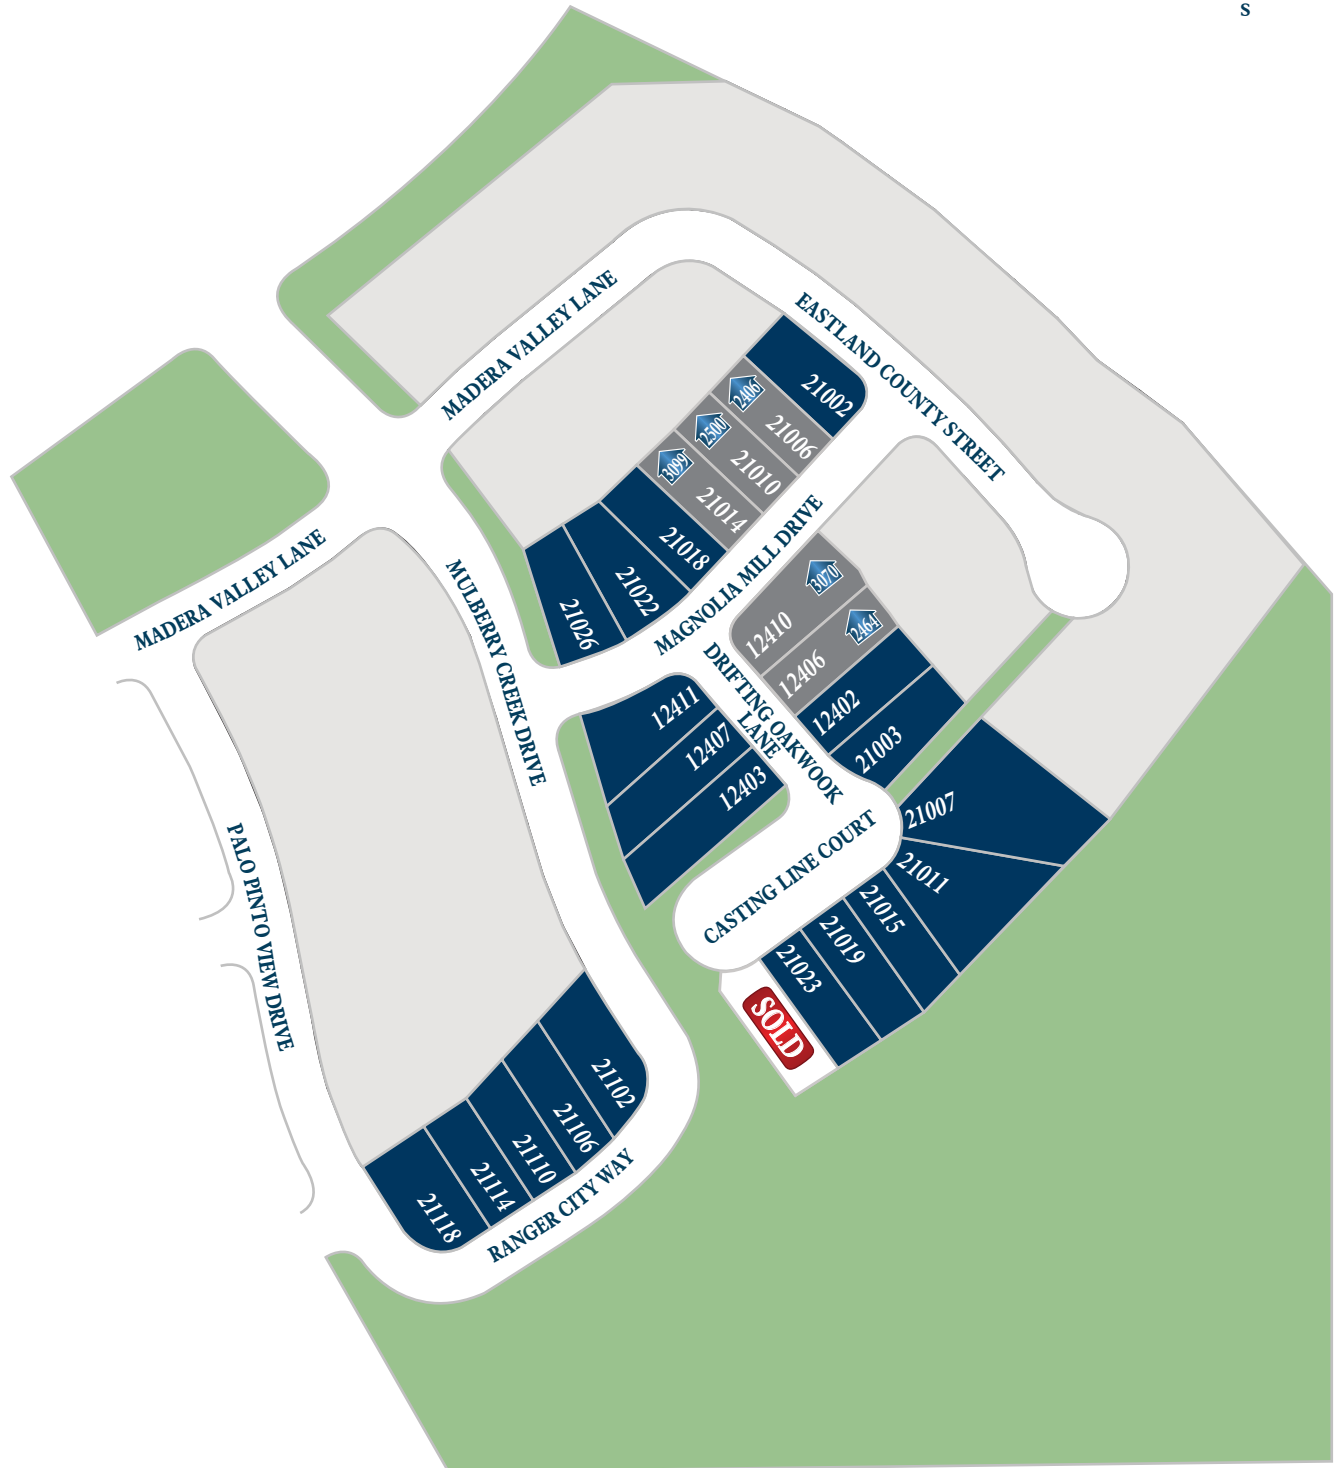

BRIDGELAND 60

Model Home Park

LEGEND

-  AVAILABLE LOT
-  AVAILABLE INVENTORY WITH FLOOR PLAN
-  CONSTRUCTION OFFICE

Directions

Floor plan names represent approximate floor plan square footages and do not constitute a representation of the actual square footage of the home. Ravenna Homes does not discriminate in housing on the basis of race, color, national origin, religion, sex, familial status, handicap, or disability. Prices, plans, offers, and availability are subject to change without notice.

ravennahomes.com

RAVENNA
9.26.24

BRIDGELAND 50

Section 7

LEGEND

1234 AVAILABLE LOT

1234 AVAILABLE INVENTORY WITH FLOOR PLAN

RAVENNA
HOMES.