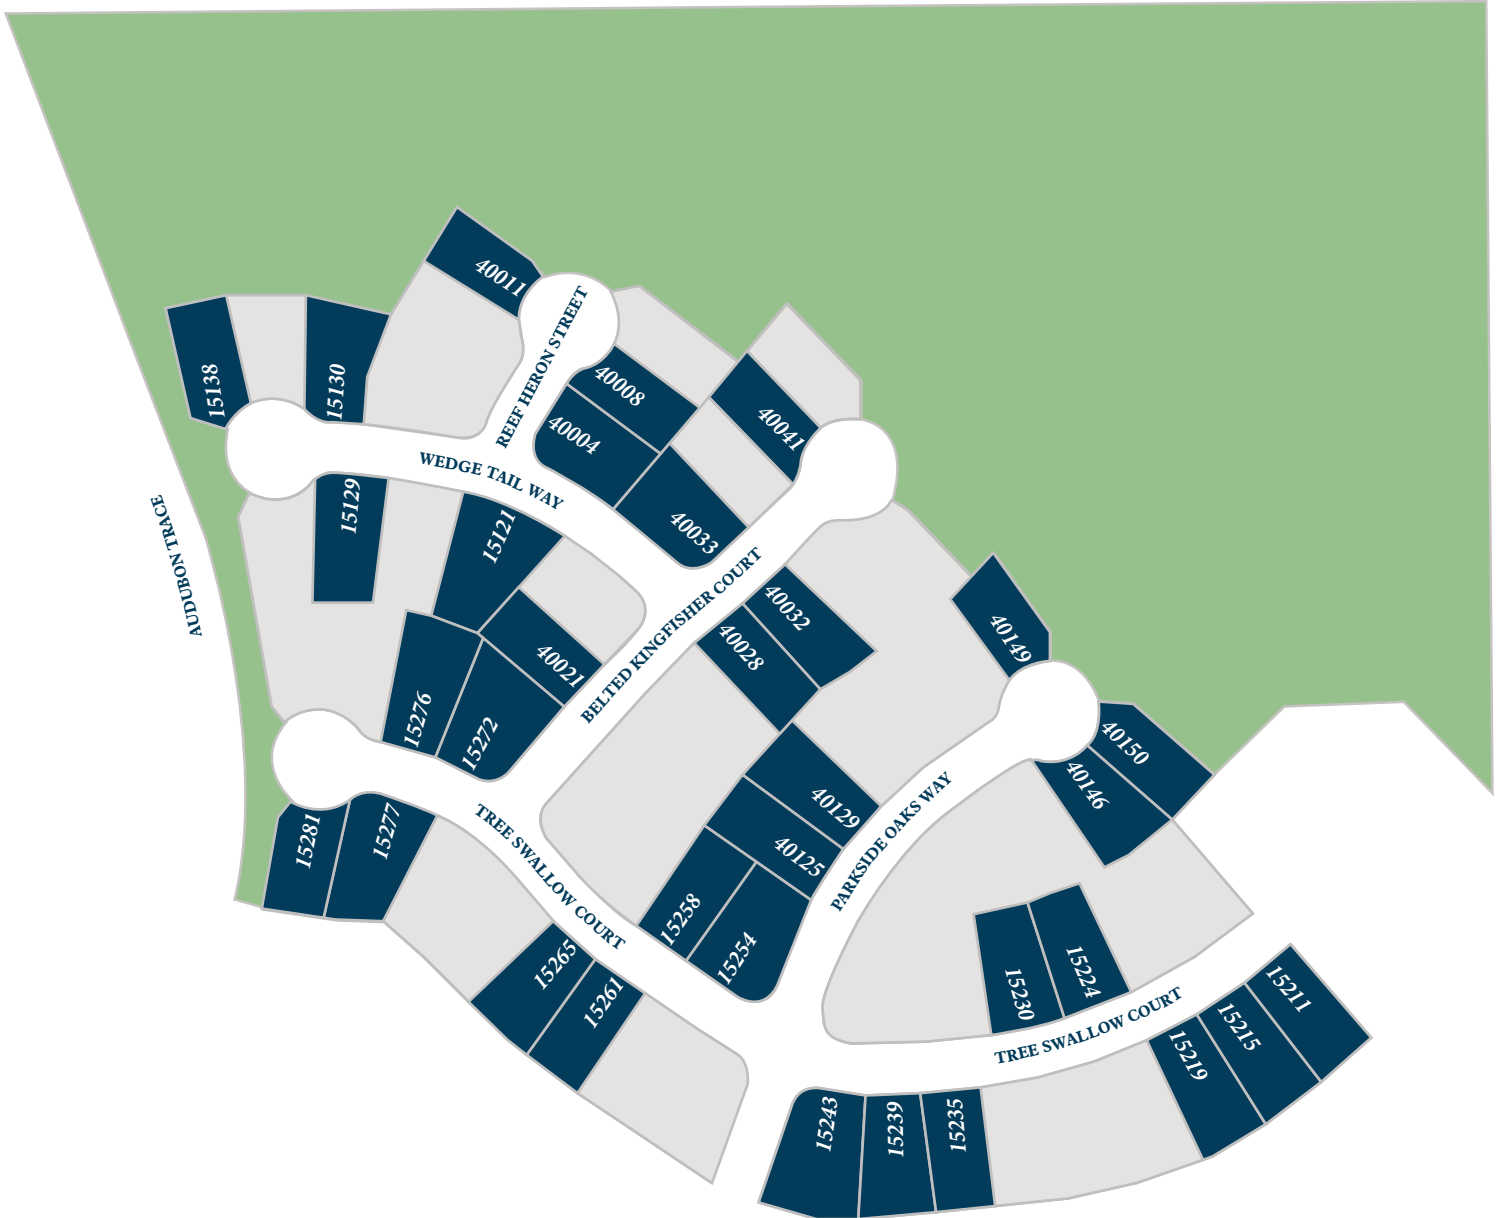

AUDUBON

Section 4

LEGEND

-  1234 AVAILABLE LOT
-  1234 AVAILABLE INVENTORY WITH FLOOR PLAN

Floor plan names represent approximate floor plan square footages and do not constitute a representation of the actual square footage of the home. Ravenna Homes does not discriminate in housing on the basis of race, color, national origin, religion, sex, familial status, handicap, or disability. Prices, plans, offers, and availability are subject to change without notice.