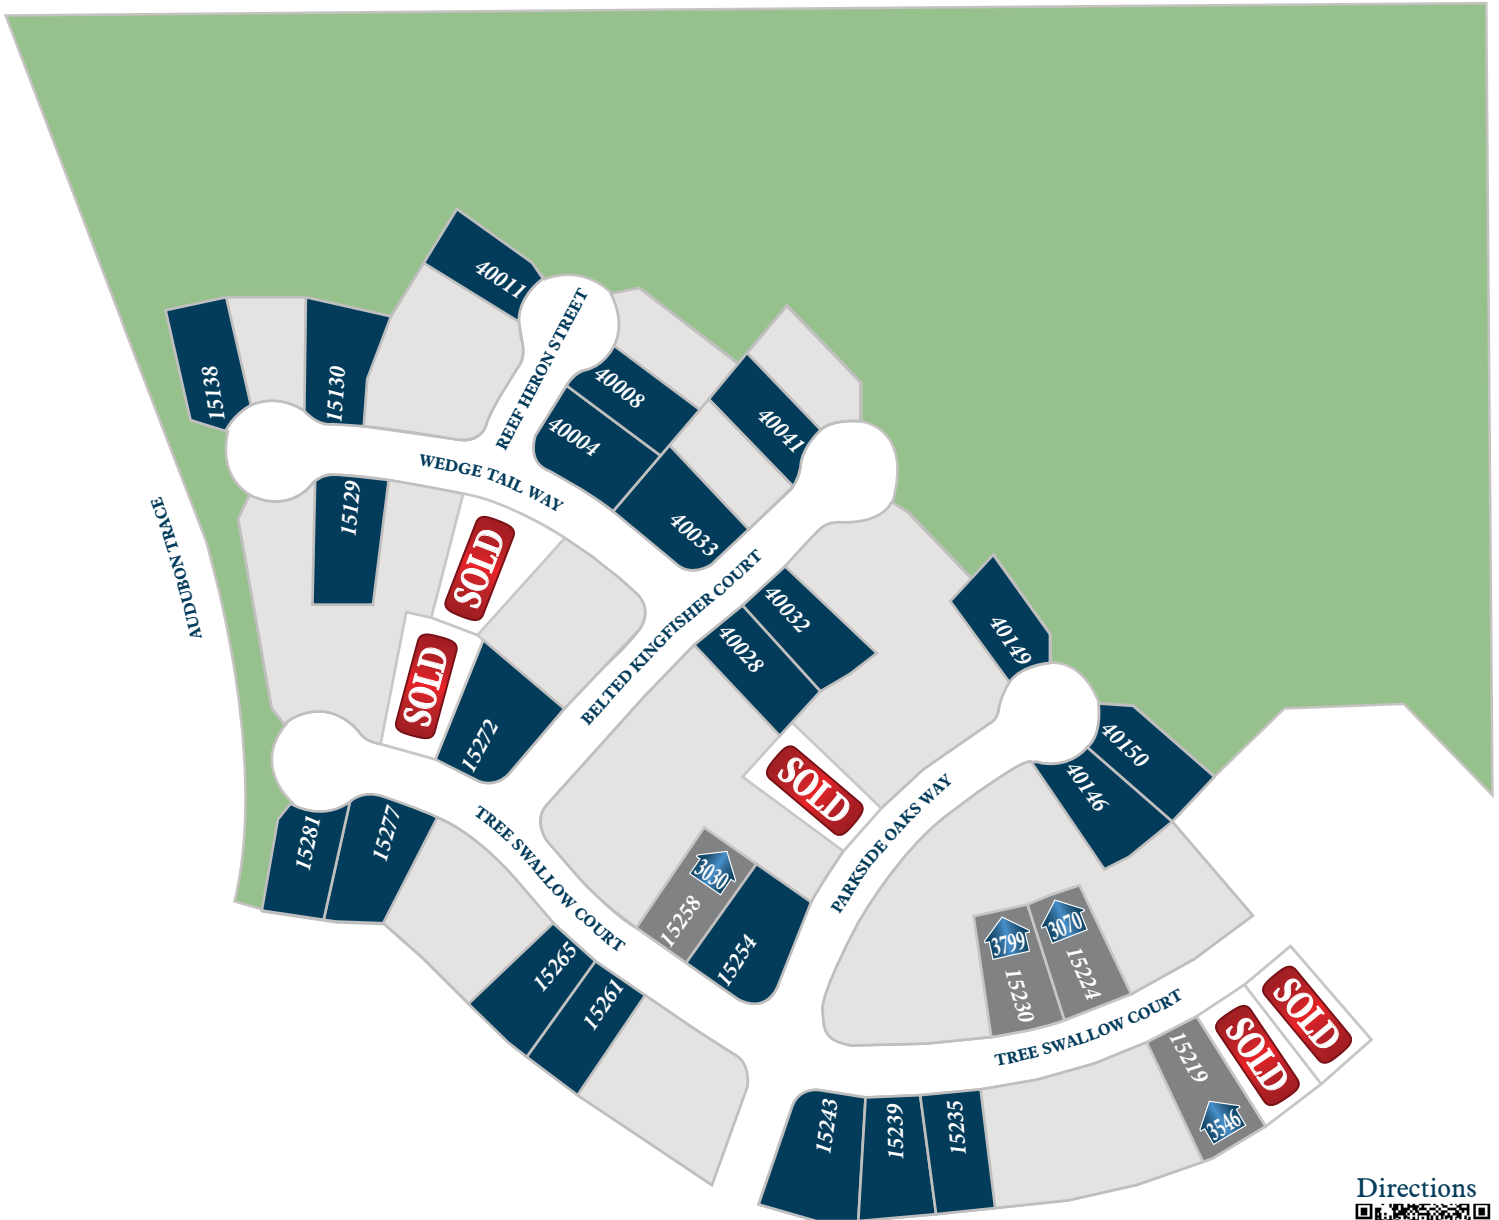

AUDUBON

Section 4

Directions

LEGEND	
	AVAILABLE LOT
	AVAILABLE INVENTORY WITH FLOOR PLAN

Floor plan names represent approximate floor plan square footages and do not constitute a representation of the actual square footage of the home. Ravenna Homes does not discriminate in housing on the basis of race, color, national origin, religion, sex, familial status, handicap, or disability. Prices, plans, offers, and availability are subject to change without notice.