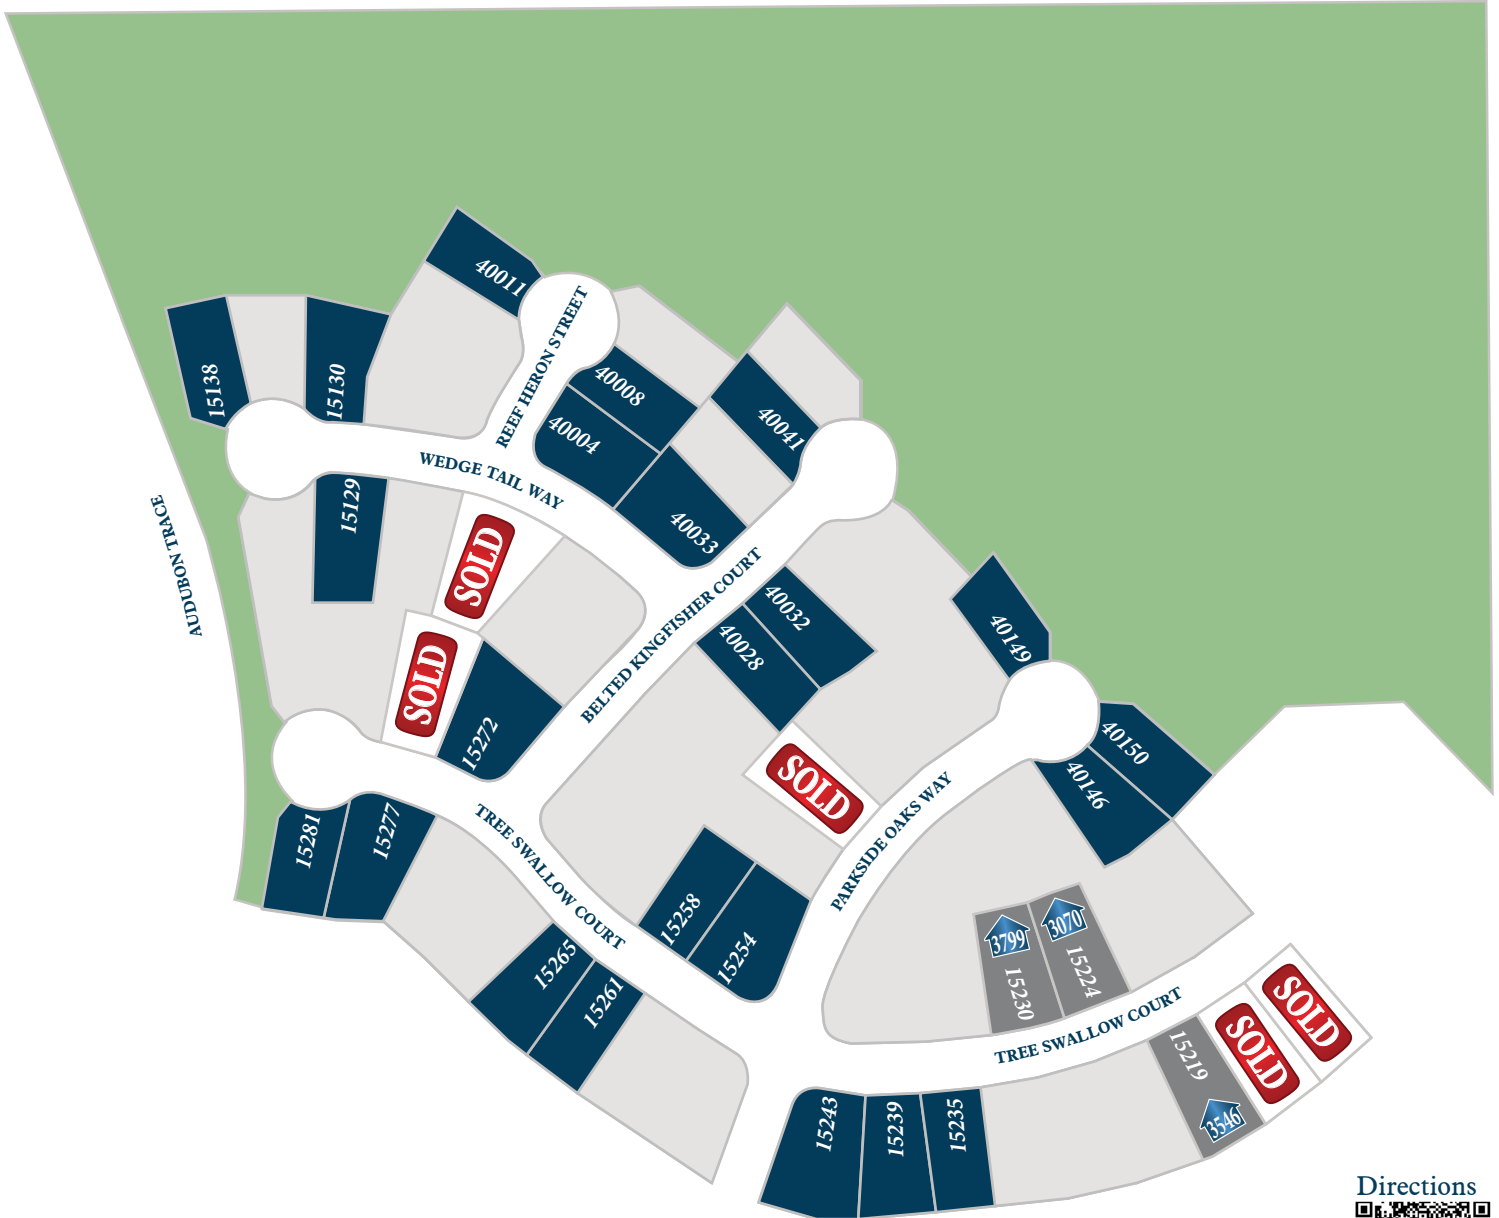

AUDUBON

Section 4

Directions

LEGEND	
	AVAILABLE LOT
	AVAILABLE INVENTORY WITH FLOOR PLAN

Floor plan names represent approximate floor plan square footages and do not constitute a representation of the actual square footage of the home. Ravenna Homes does not discriminate in housing on the basis of race, color, national origin, religion, sex, familial status, handicap, or disability. Prices, plans, offers, and availability are subject to change without notice.