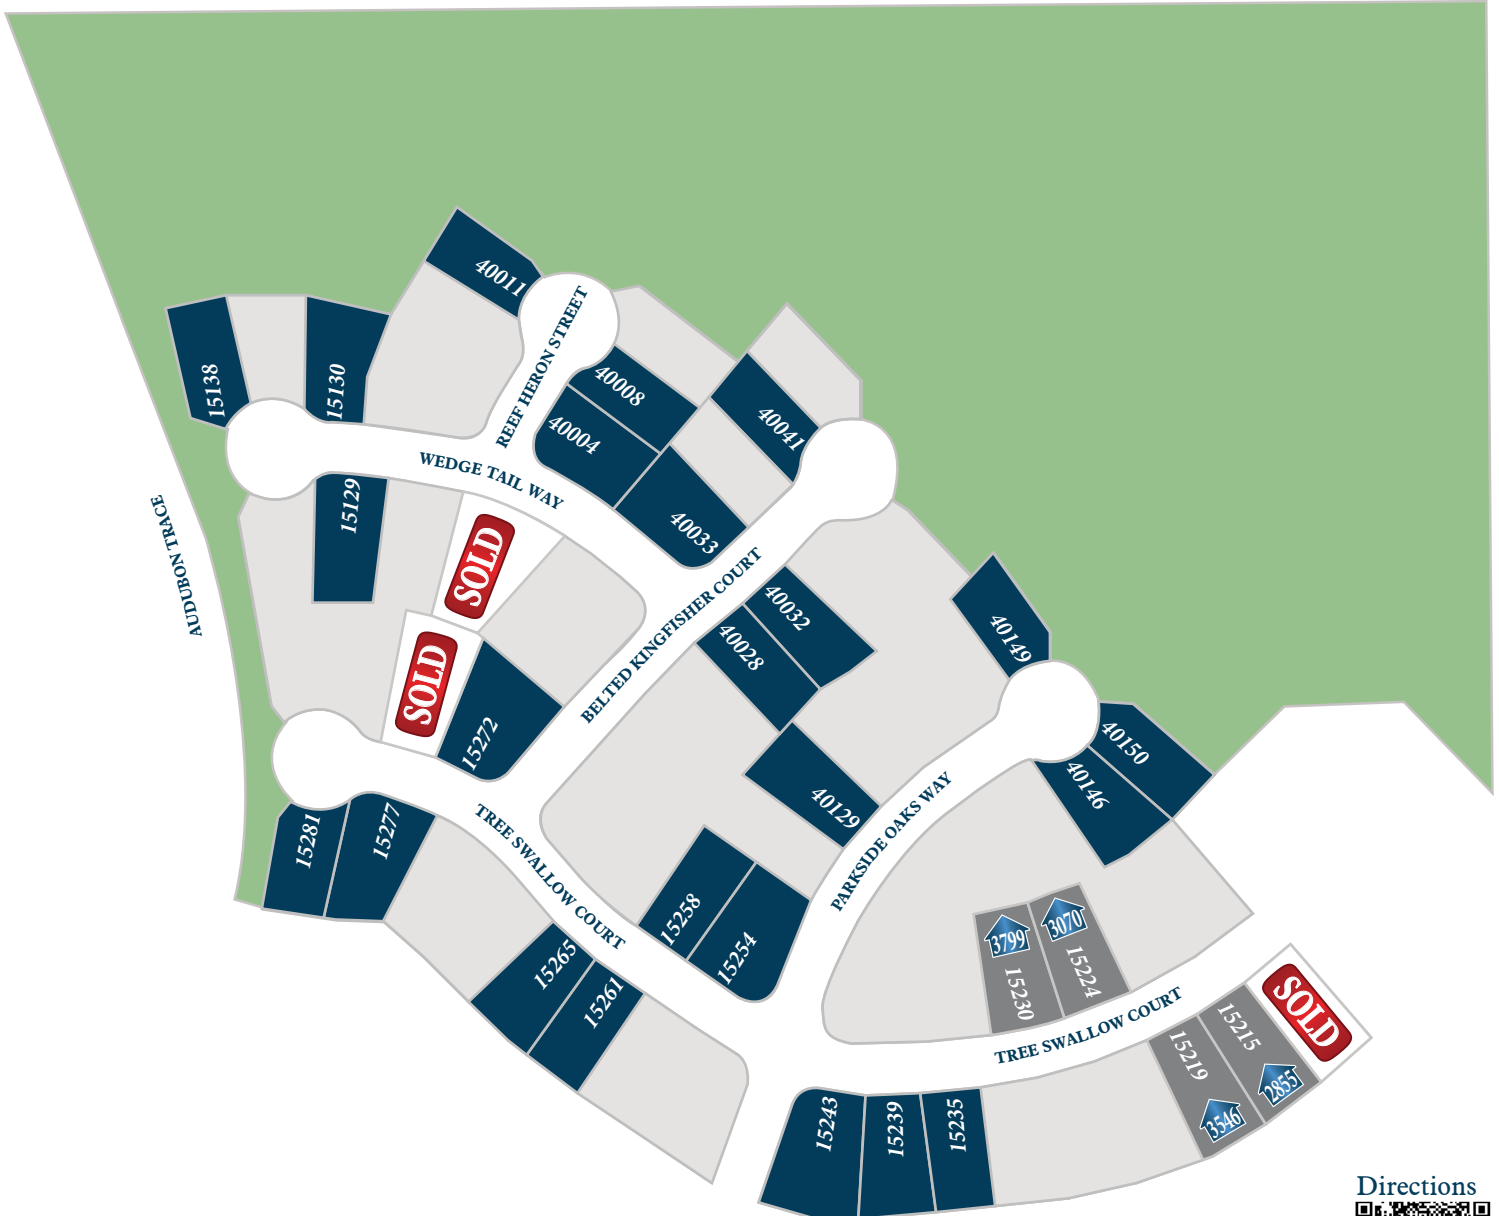

AUDUBON

Section 4

Directions

LEGEND	
	1234 AVAILABLE LOT
	1234 AVAILABLE INVENTORY WITH FLOOR PLAN

Floor plan names represent approximate floor plan square footages and do not constitute a representation of the actual square footage of the home. Ravenna Homes does not discriminate in housing on the basis of race, color, national origin, religion, sex, familial status, handicap, or disability. Prices, plans, offers, and availability are subject to change without notice.