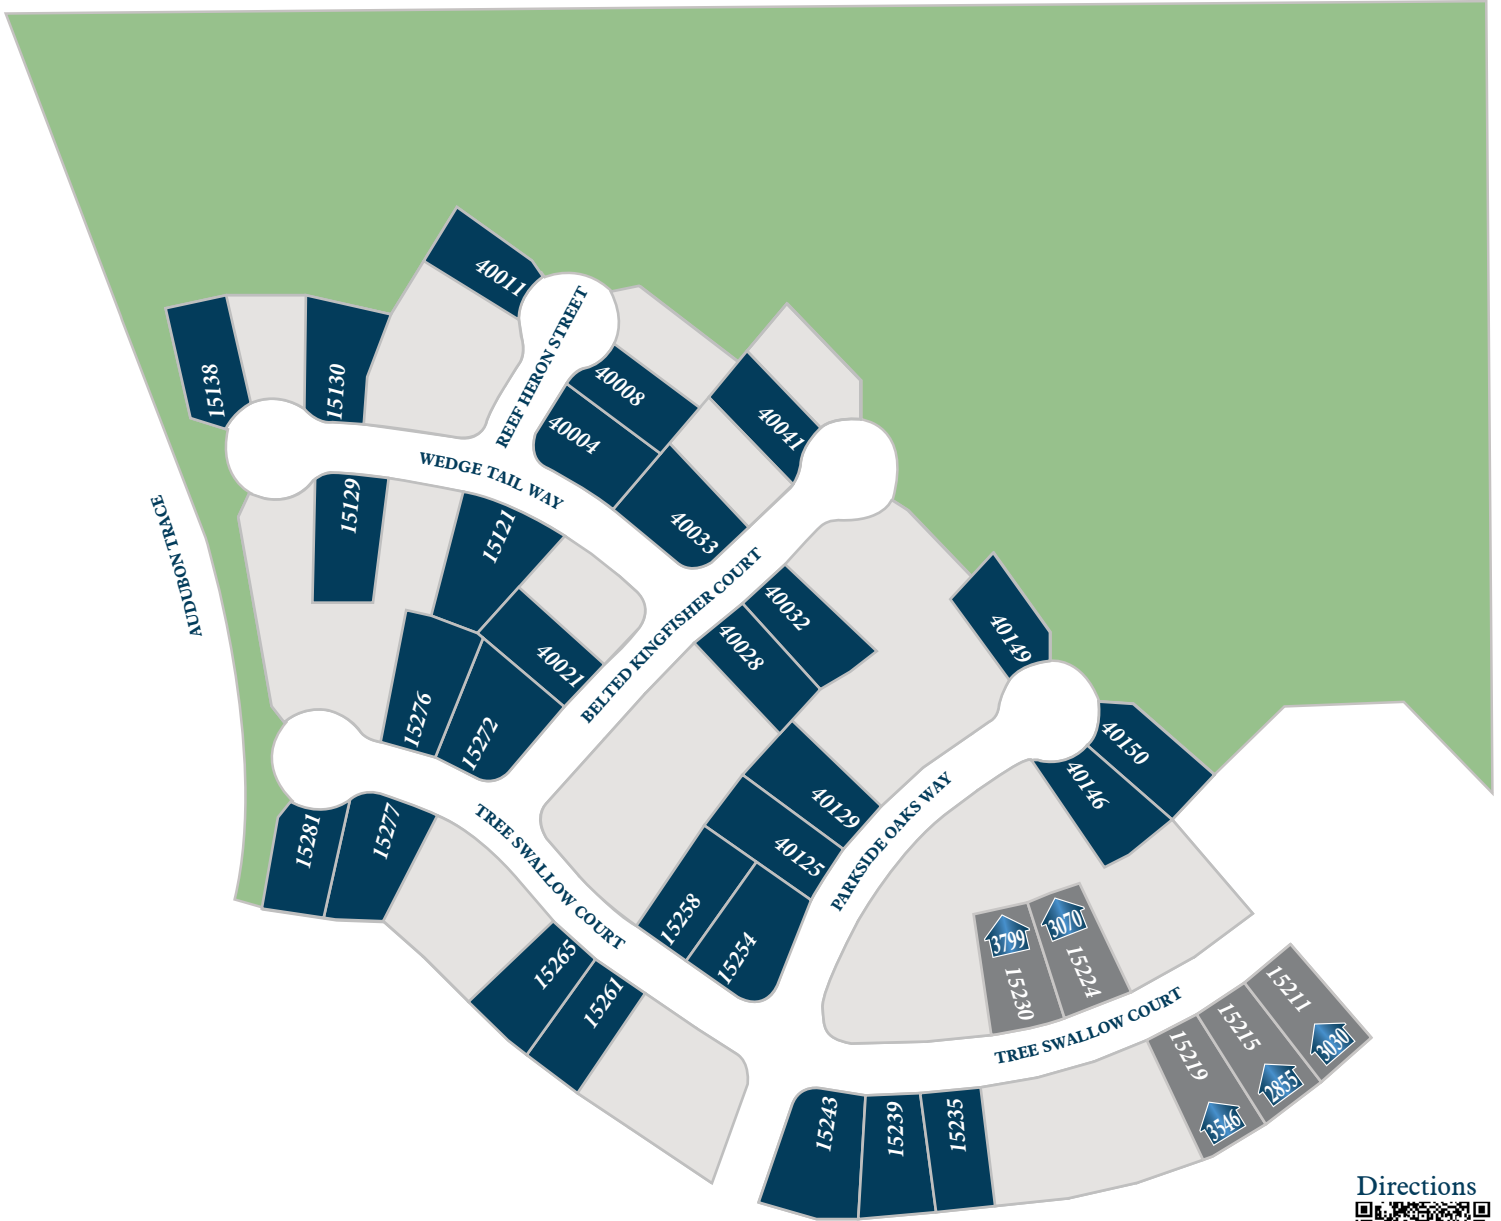

AUDUBON

Section 4

Directions

LEGEND	
	AVAILABLE LOT
	AVAILABLE INVENTORY WITH FLOOR PLAN

Floor plan names represent approximate floor plan square footages and do not constitute a representation of the actual square footage of the home. Ravenna Homes does not discriminate in housing on the basis of race, color, national origin, religion, sex, familial status, handicap, or disability. Prices, plans, offers, and availability are subject to change without notice.