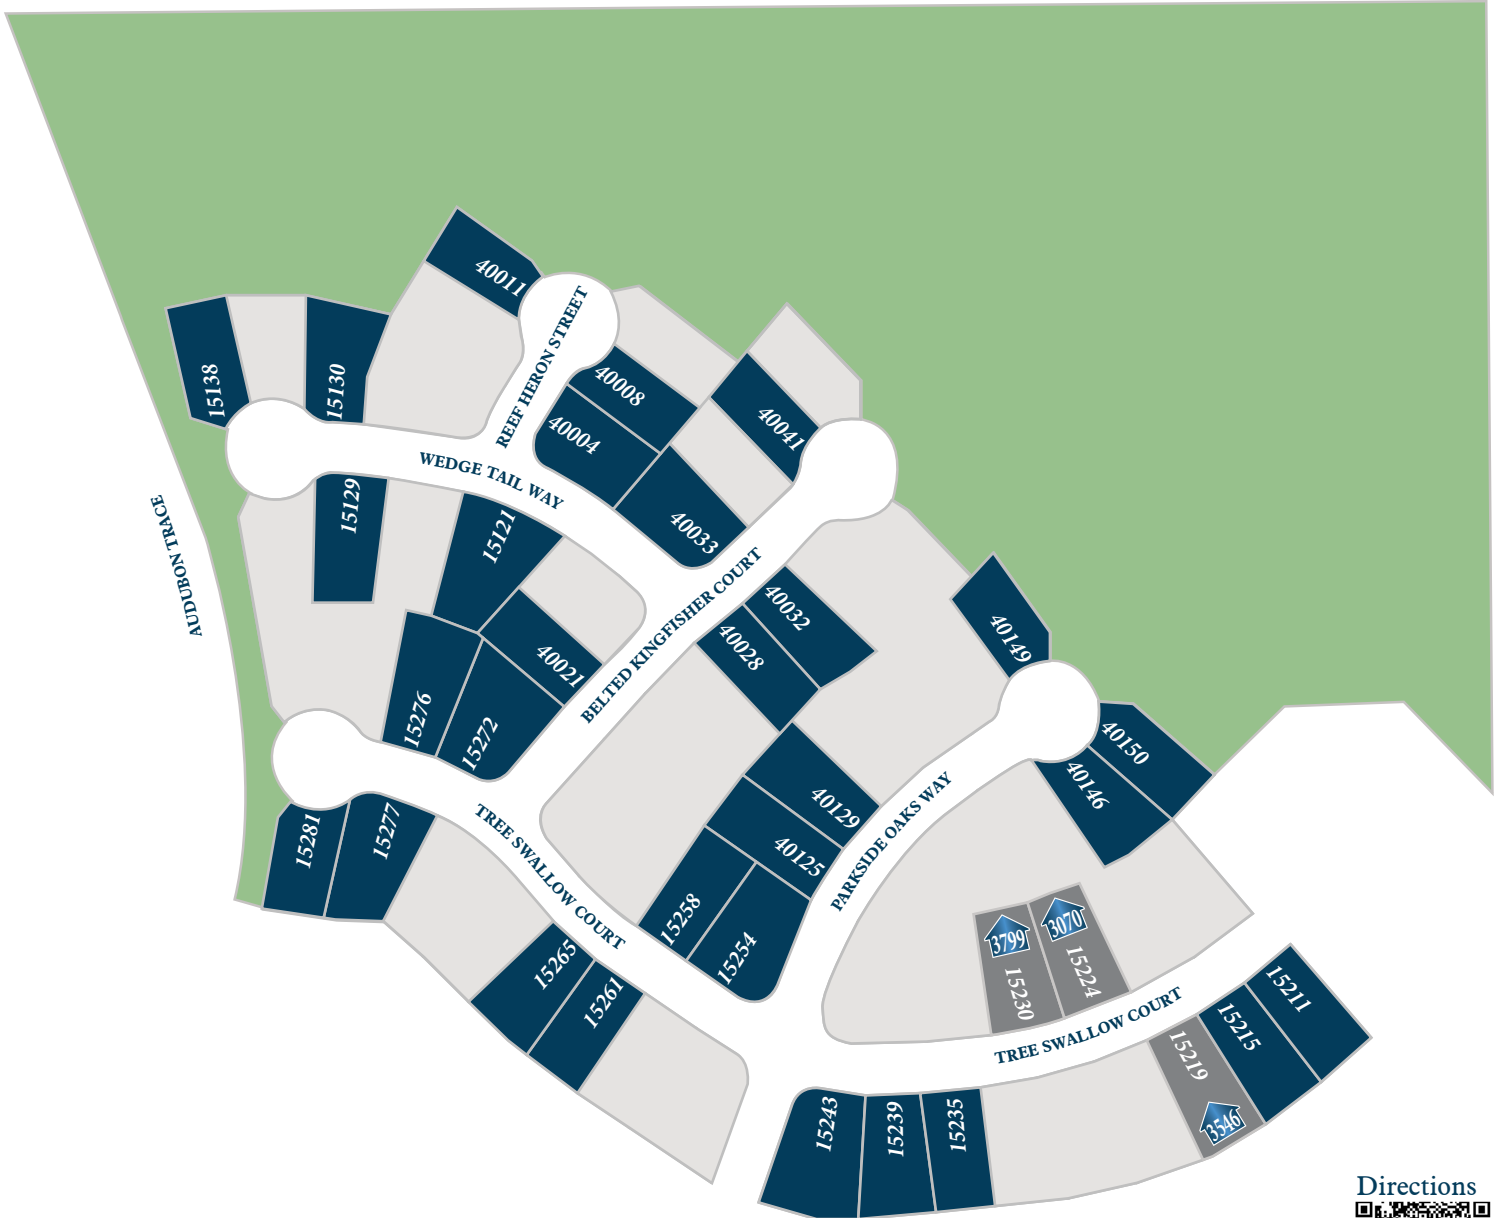

AUDUBON

Section 4

Directions

LEGEND

- 1234 AVAILABLE LOT
- 1234 AVAILABLE INVENTORY WITH FLOOR PLAN

Floor plan names represent approximate floor plan square footages and do not constitute a representation of the actual square footage of the home. Ravenna Homes does not discriminate in housing on the basis of race, color, national origin, religion, sex, familial status, handicap, or disability. Prices, plans, offers, and availability are subject to change without notice.