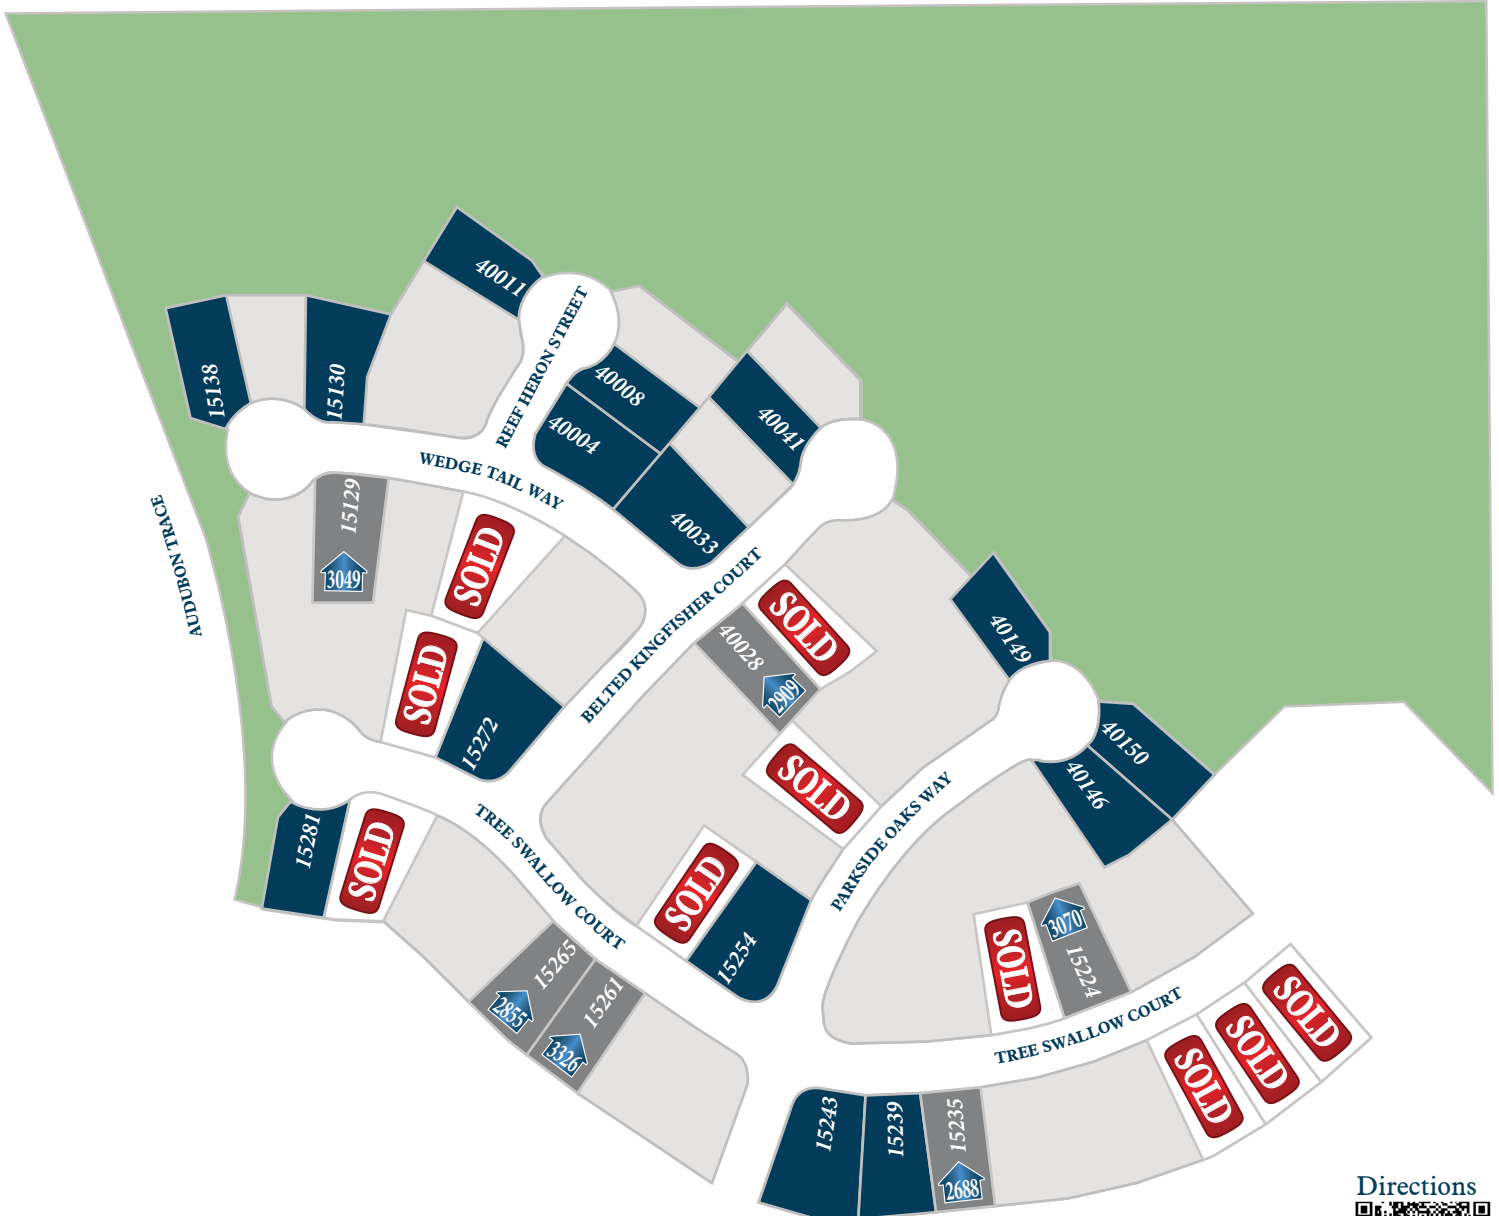

AUDUBON

Section 4

Directions

LEGEND

- 1234 AVAILABLE LOT
- 1234 AVAILABLE INVENTORY WITH FLOOR PLAN

Floor plan names represent approximate floor plan square footages and do not constitute a representation of the actual square footage of the home. Ravenna Homes does not discriminate in housing on the basis of race, color, national origin, religion, sex, familial status, handicap, or disability. Prices, plans, offers, and availability are subject to change without notice.