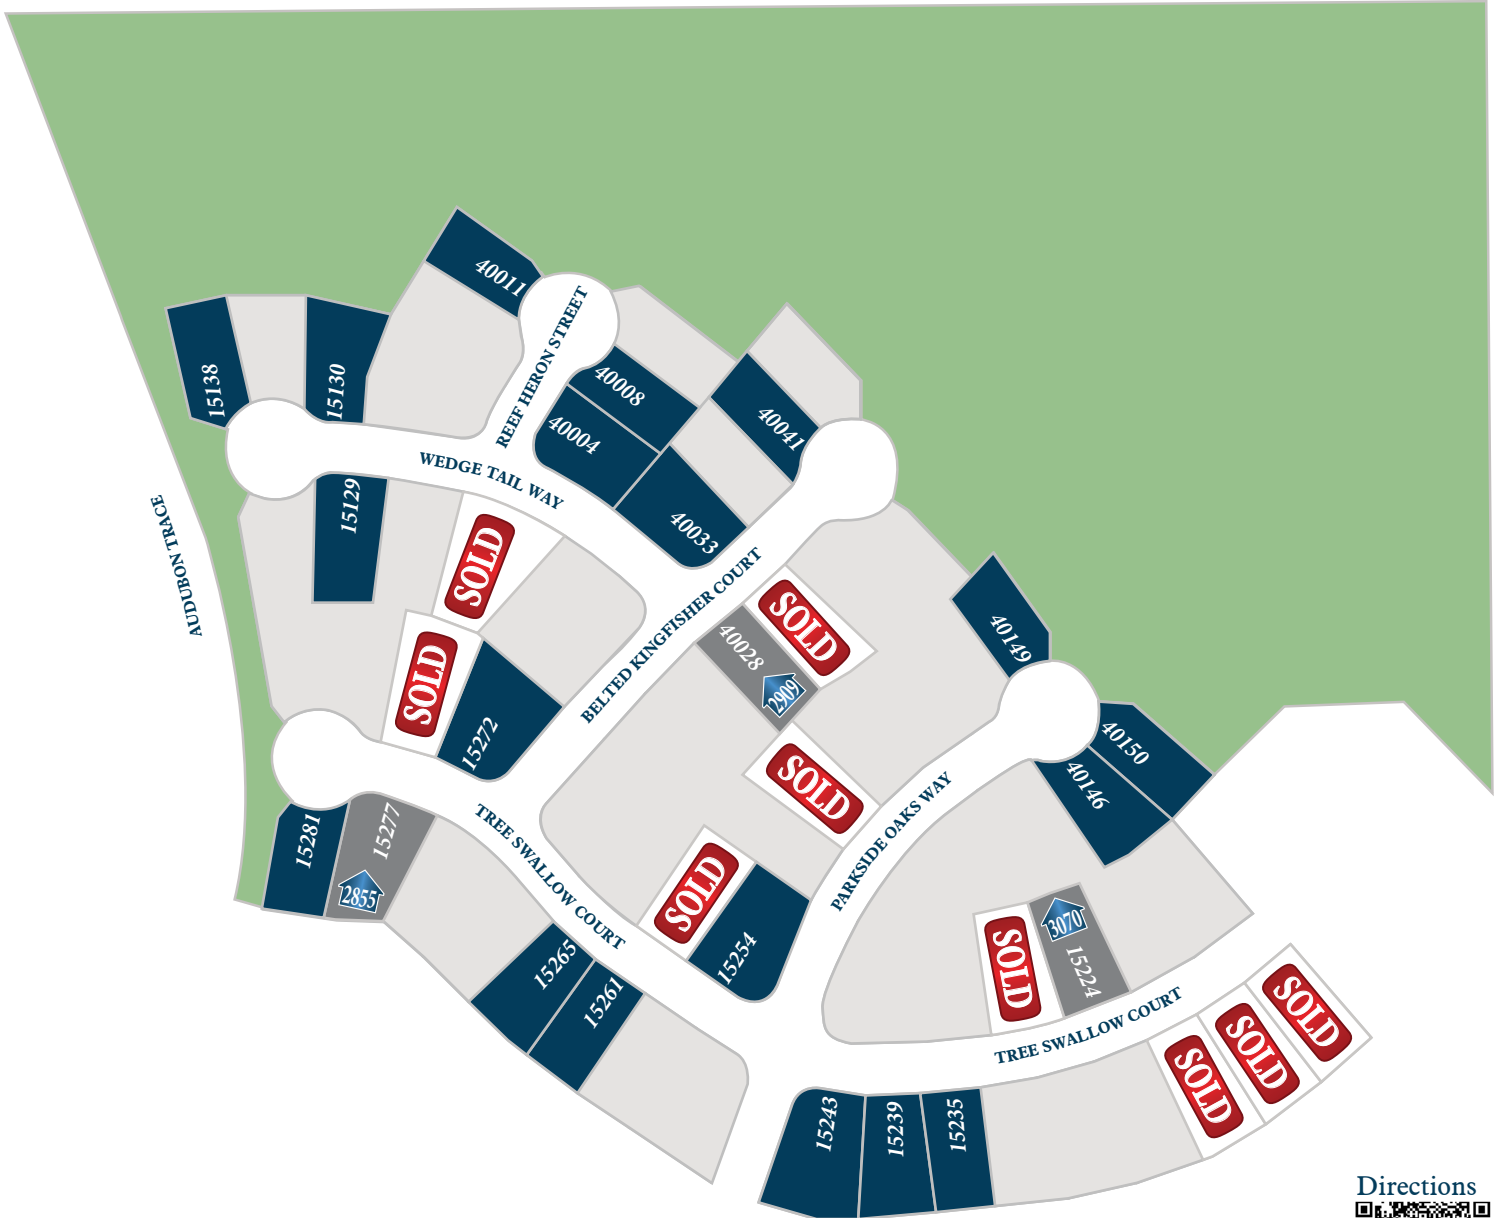

AUDUBON

Section 4

Directions

LEGEND

- 1234 AVAILABLE LOT
- 1234 AVAILABLE INVENTORY WITH FLOOR PLAN

Floor plan names represent approximate floor plan square footages and do not constitute a representation of the actual square footage of the home. Ravenna Homes does not discriminate in housing on the basis of race, color, national origin, religion, sex, familial status, handicap, or disability. Prices, plans, offers, and availability are subject to change without notice.