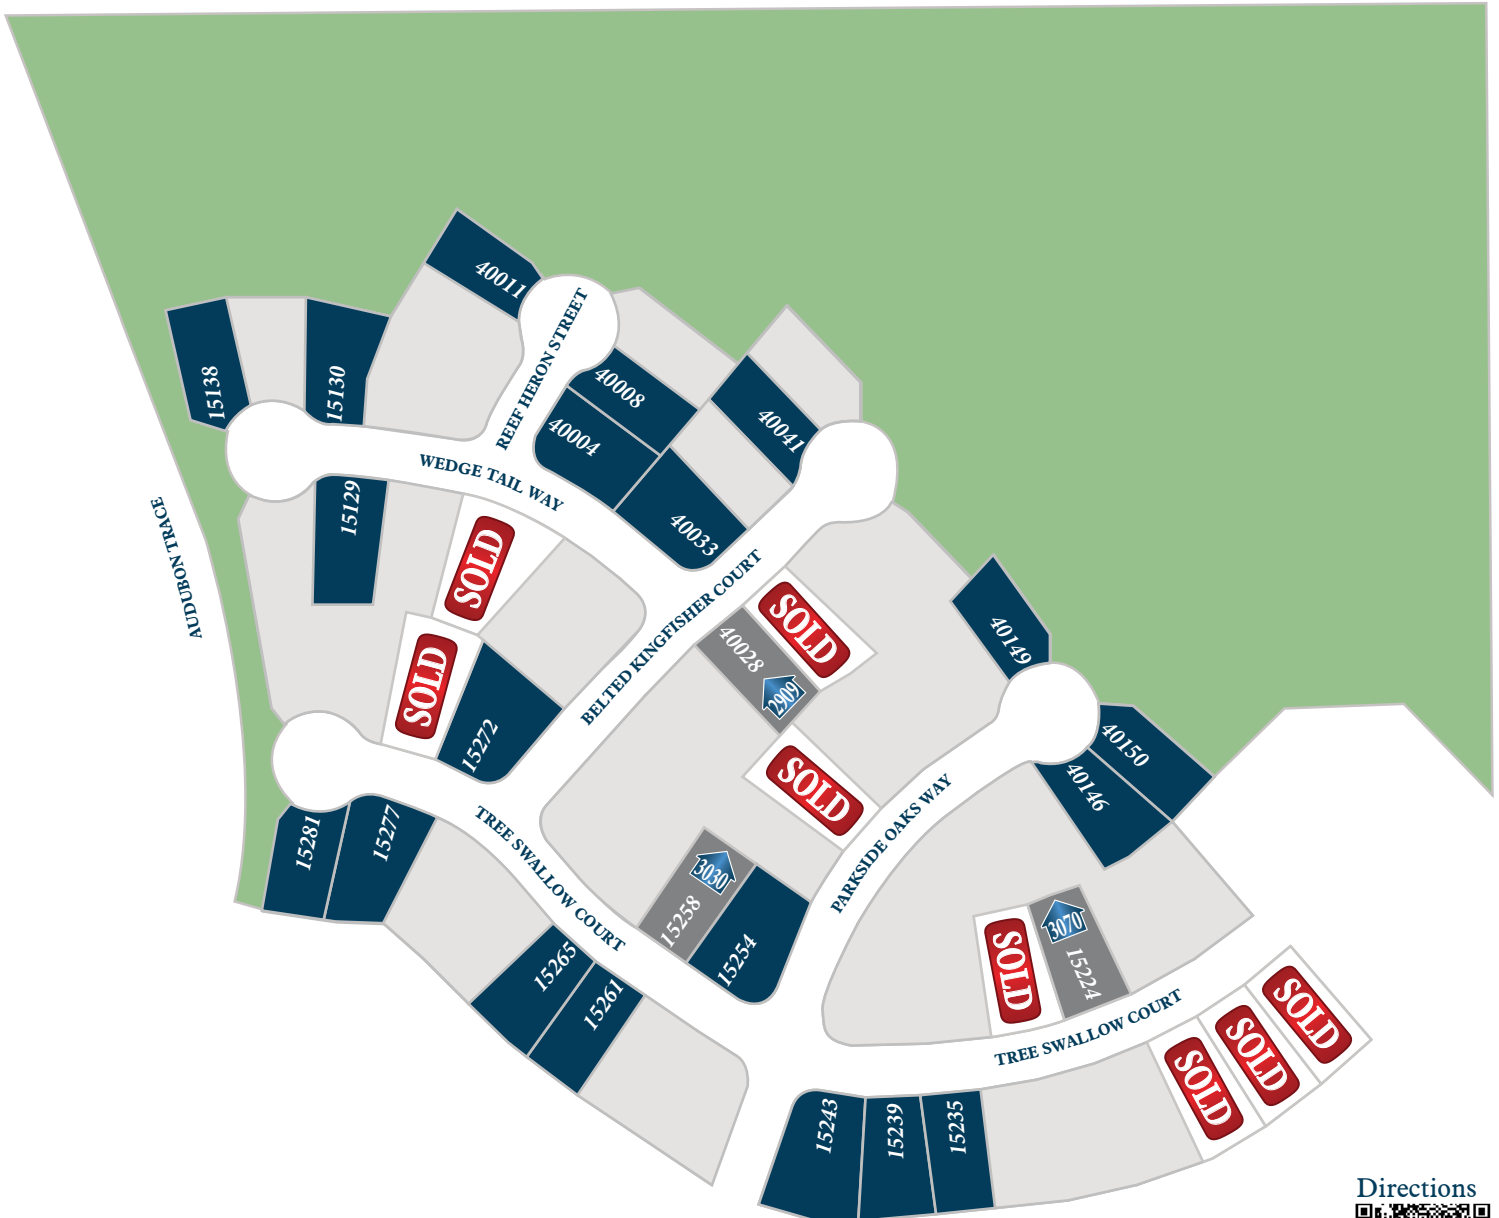

AUDUBON

Section 4

Directions

LEGEND	
1234	AVAILABLE LOT
1234	AVAILABLE INVENTORY WITH FLOOR PLAN

Floor plan names represent approximate floor plan square footages and do not constitute a representation of the actual square footage of the home. Ravenna Homes does not discriminate in housing on the basis of race, color, national origin, religion, sex, familial status, handicap, or disability. Prices, plans, offers, and availability are subject to change without notice.