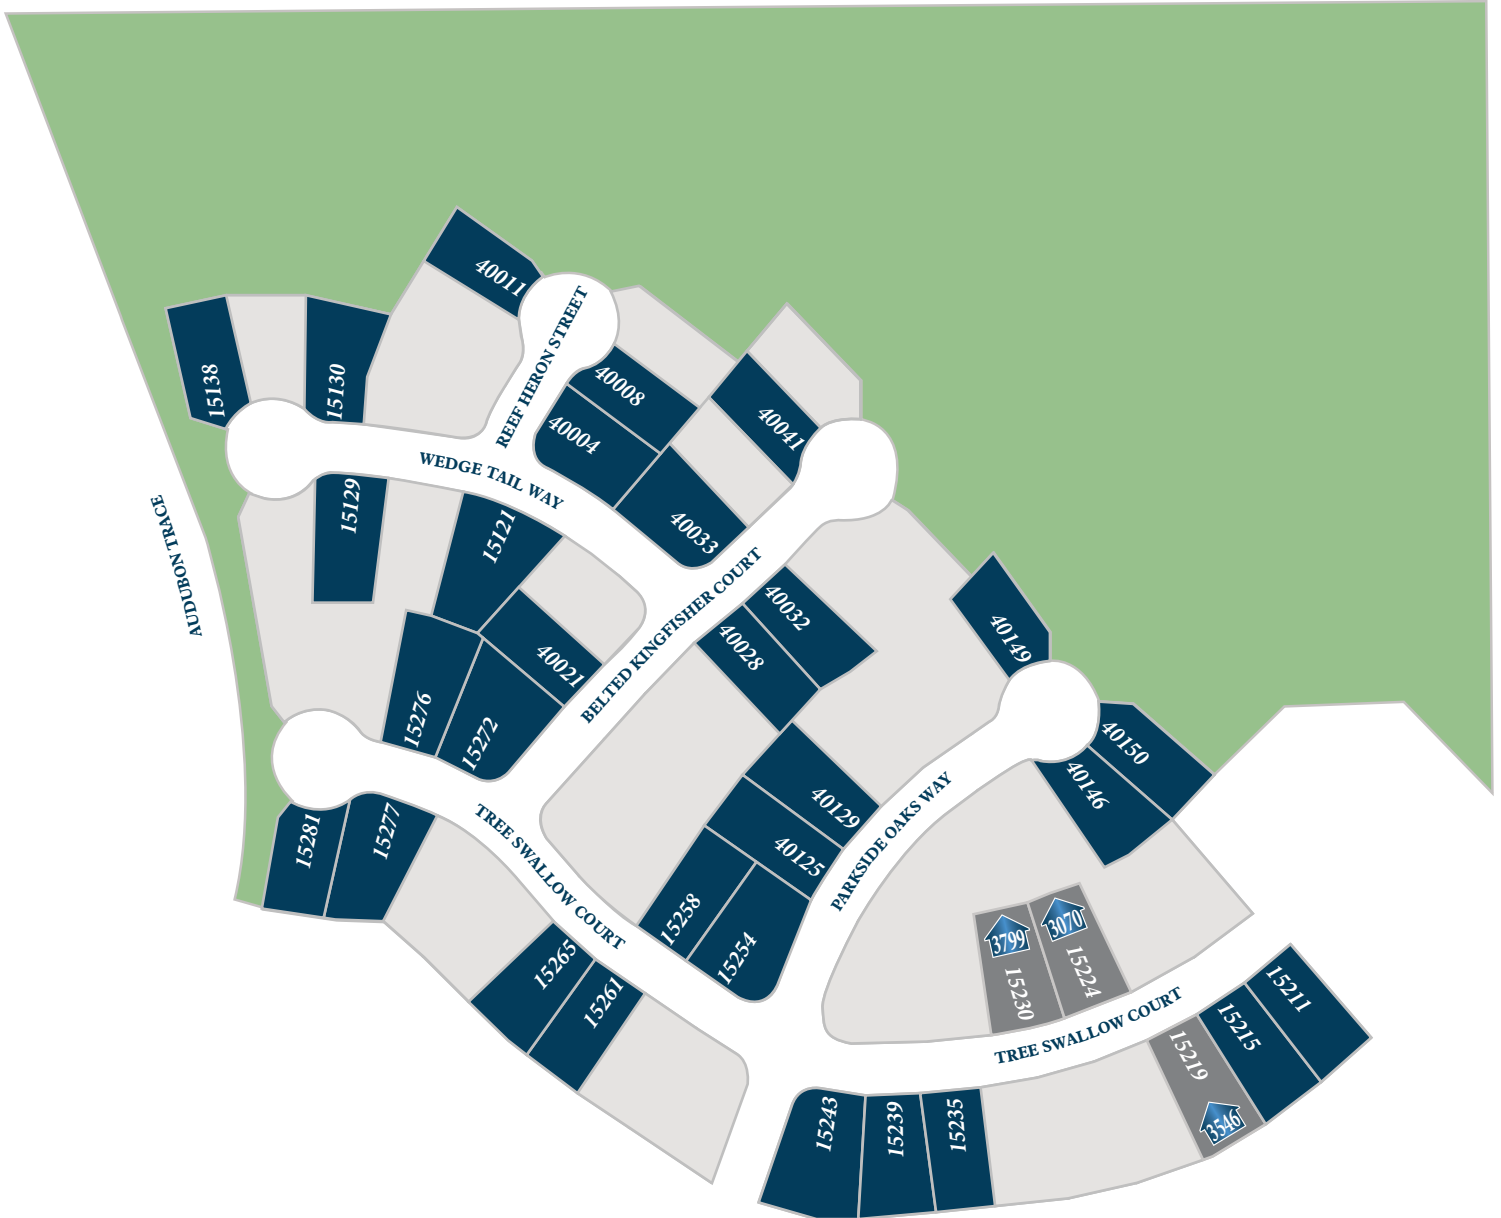

AUDUBON

Section 4

LEGEND

- 1234 AVAILABLE LOT
- 1234 AVAILABLE INVENTORY WITH FLOOR PLAN

Floor plan names represent approximate floor plan square footages and do not constitute a representation of the actual square footage of the home. Ravenna Homes does not discriminate in housing on the basis of race, color, national origin, religion, sex, familial status, handicap, or disability. Prices, plans, offers, and availability are subject to change without notice.