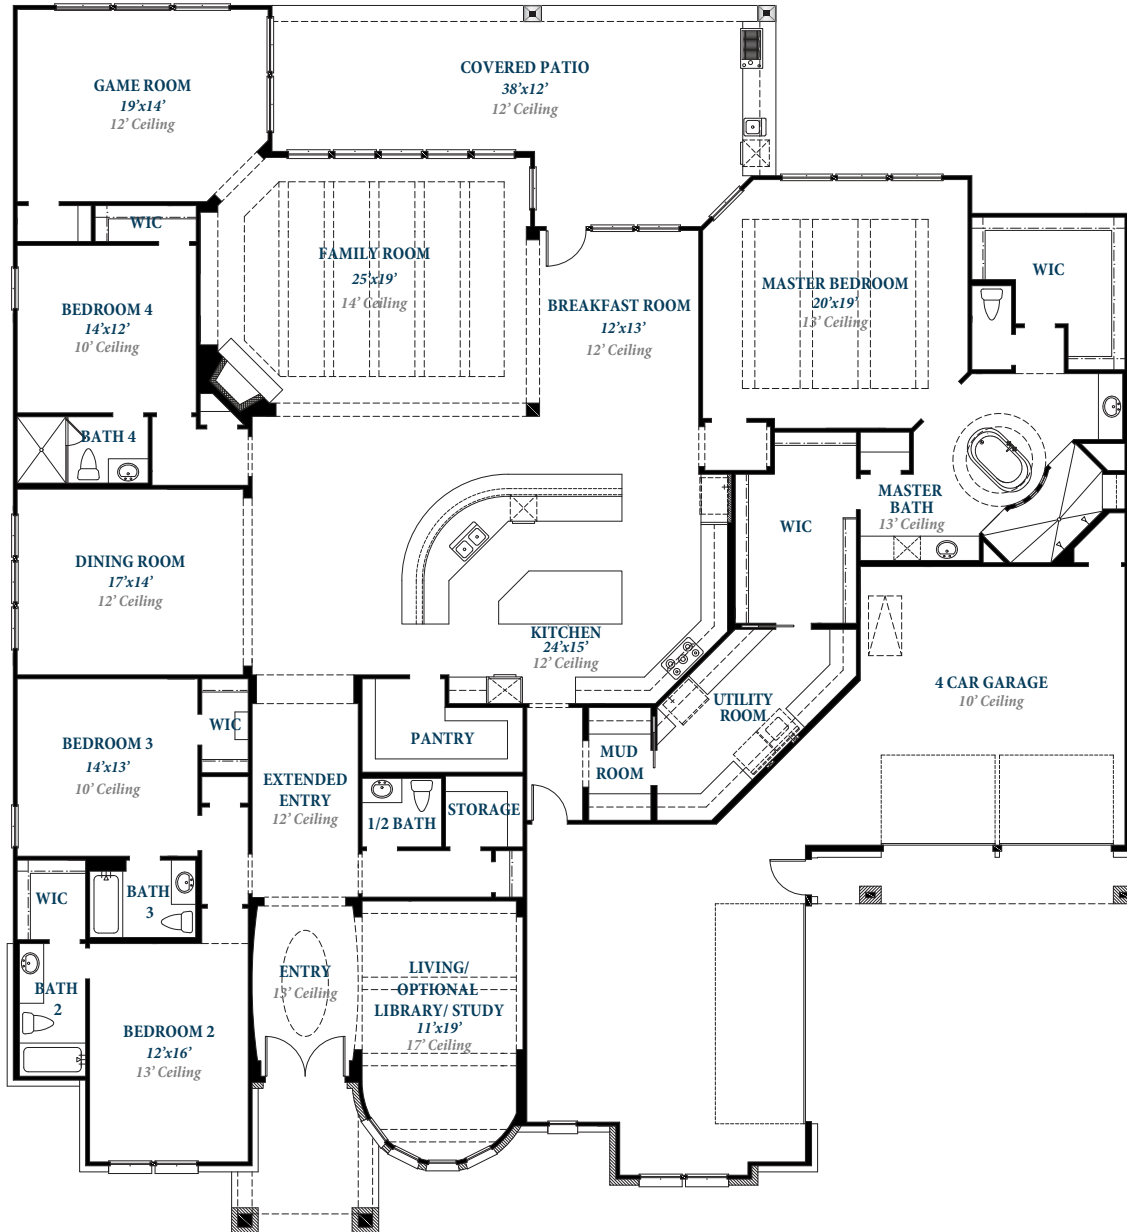

Floorplan

PLAN 4874

RAVENNA
10.16.22

ravennahomes.com

Floor plan names represent approximate floor plan square footages and do not constitute a representation of the actual square footage of the home. Ravenna Homes does not discriminate in housing on the basis of race color, national origin, religion, sex, familial status, handicap, or disability. Prices, plans, offers and availability are subject to change without notice.

Floorplan

PLAN 4874

• ELEVATION D4 •

• ELEVATION D5 •

ravennahomes.com

Floor plan names represent approximate floor plan square footages and do not constitute a representation of the actual square footage of the home. Ravenna Homes does not discriminate in housing on the basis of race color, national origin, religion, sex, familial status, handicap, or disability. Prices, plans, offers and availability are subject to change without notice.