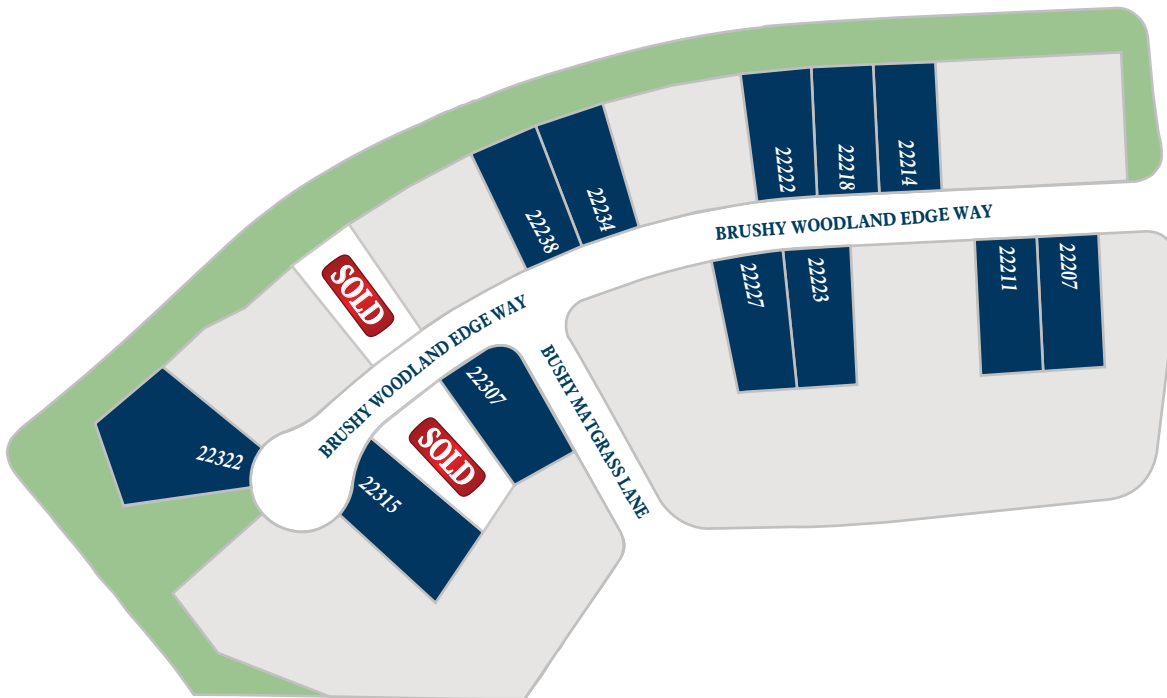

BRIDGELAND 60

Model Home Park

Directions

LEGEND

-  AVAILABLE LOT
-  AVAILABLE INVENTORY WITH FLOOR PLAN
-  MODEL HOME

Floor plan names represent approximate floor plan square footages and do not constitute a representation of the actual square footage of the home. Ravenna Homes does not discriminate in housing on the basis of race, color, national origin, religion, sex, familial status, handicap, or disability. Prices, plans, offers, and availability are subject to change without notice.

ravennahomes.com

RAVENNA
1.22.25

BRIDGELAND 60

Section 18

LEGEND	
	AVAILABLE LOT
	AVAILABLE INVENTORY WITH FLOOR PLAN

Floor plan names represent approximate floor plan square footages and do not constitute a representation of the actual square footage of the home. Ravenna Homes does not discriminate in housing on the basis of race, color, national origin, religion, sex, familial status, handicap, or disability. Prices, plans, offers, and availability are subject to change without notice.

ravennahomes.com

RAVENNA
1.20.25

BRIDGELAND 60

Section 23

LEGEND

1234 AVAILABLE LOT

 AVAILABLE INVENTORY WITH FLOOR PLAN

Floor plan names represent approximate floor plan square footages and do not constitute a representation of the actual square footage of the home. Ravenna Homes does not discriminate in housing on the basis of race, color, national origin, religion, sex, familial status, handicap, or disability. Prices, plans, offers, and availability are subject to change without notice.

ravennahomes.com

RAVENNA
6.3.24

BRIDGELAND 60

Section 38

LEGEND

1234 AVAILABLE LOT

 AVAILABLE INVENTORY WITH FLOOR PLAN

RAVENNA
HOMES.