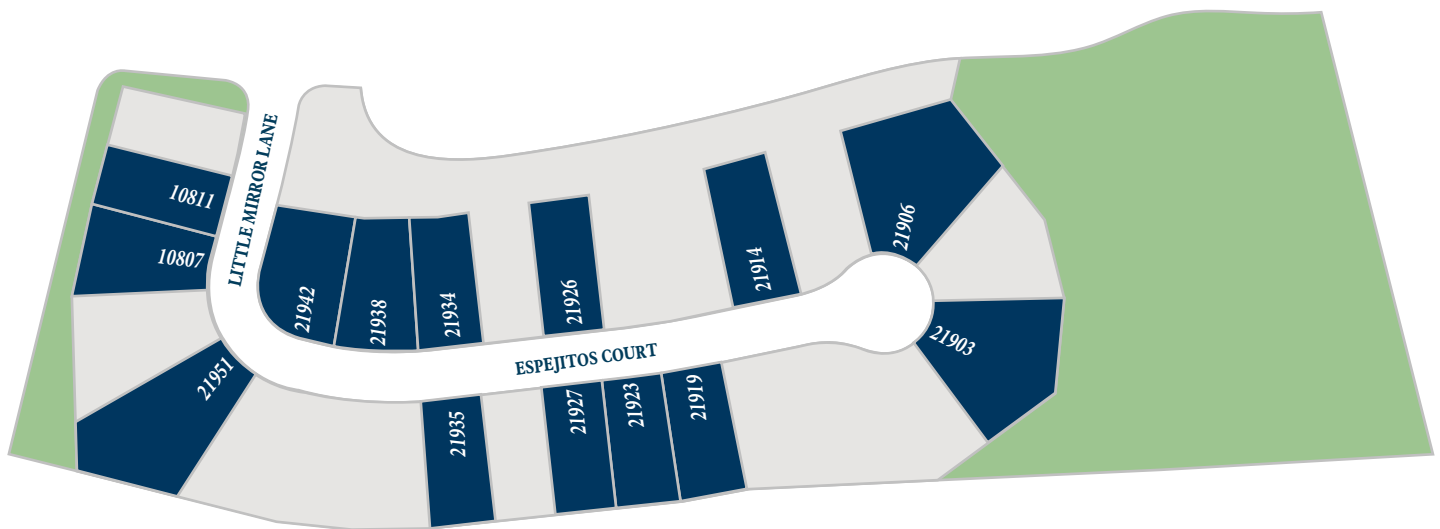

ravennahomes.com

RAVENNA
1.22.25

BRIDGELAND 60

Section 18

LEGEND	
	AVAILABLE LOT
	AVAILABLE INVENTORY WITH FLOOR PLAN

Floor plan names represent approximate floor plan square footages and do not constitute a representation of the actual square footage of the home. Ravenna Homes does not discriminate in housing on the basis of race, color, national origin, religion, sex, familial status, handicap, or disability. Prices, plans, offers, and availability are subject to change without notice.

ravennahomes.com

RAVENNA
1.20.25

BRIDGELAND 60

Section 23

LEGEND

1234 AVAILABLE LOT

 AVAILABLE INVENTORY WITH FLOOR PLAN

Floor plan names represent approximate floor plan square footages and do not constitute a representation of the actual square footage of the home. Ravenna Homes does not discriminate in housing on the basis of race, color, national origin, religion, sex, familial status, handicap, or disability. Prices, plans, offers, and availability are subject to change without notice.