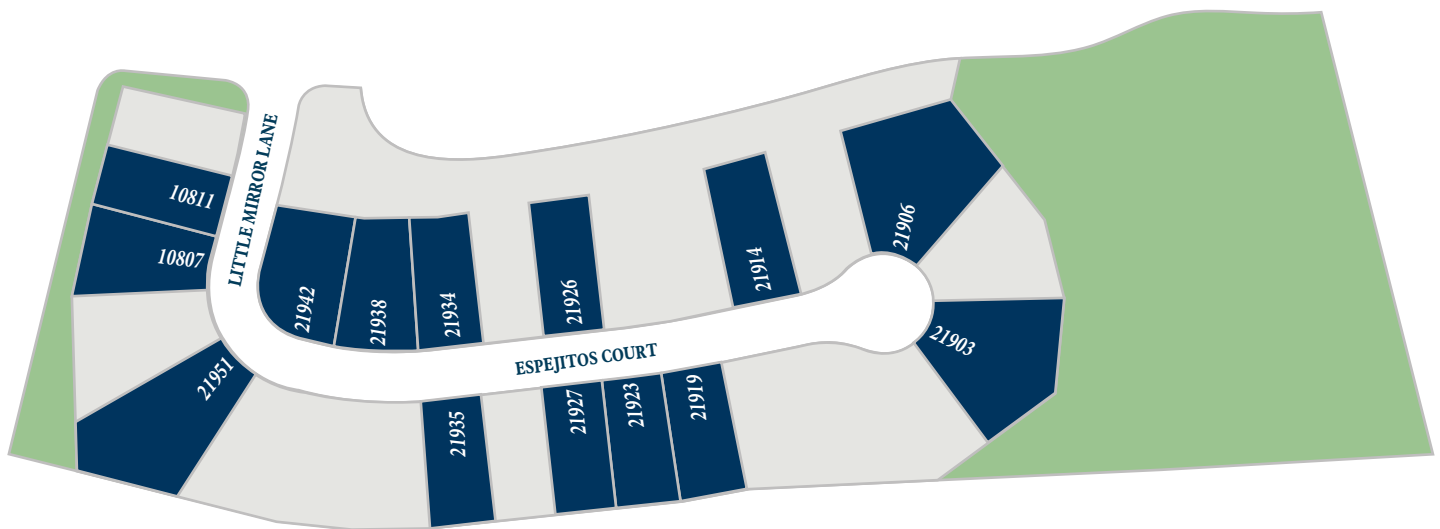

ravennahomes.com

RAVENNA
1.22.25

BRIDGELAND 60

Section 18

LEGEND	
	AVAILABLE LOT
	AVAILABLE INVENTORY WITH FLOOR PLAN

Floor plan names represent approximate floor plan square footages and do not constitute a representation of the actual square footage of the home. Ravenna Homes does not discriminate in housing on the basis of race, color, national origin, religion, sex, familial status, handicap, or disability. Prices, plans, offers, and availability are subject to change without notice.

ravennahomes.com

RAVENNA
1.20.25

BRIDGELAND 60

Section 23

LEGEND

1234 AVAILABLE LOT

 AVAILABLE INVENTORY WITH FLOOR PLAN

Floor plan names represent approximate floor plan square footages and do not constitute a representation of the actual square footage of the home. Ravenna Homes does not discriminate in housing on the basis of race, color, national origin, religion, sex, familial status, handicap, or disability. Prices, plans, offers, and availability are subject to change without notice.