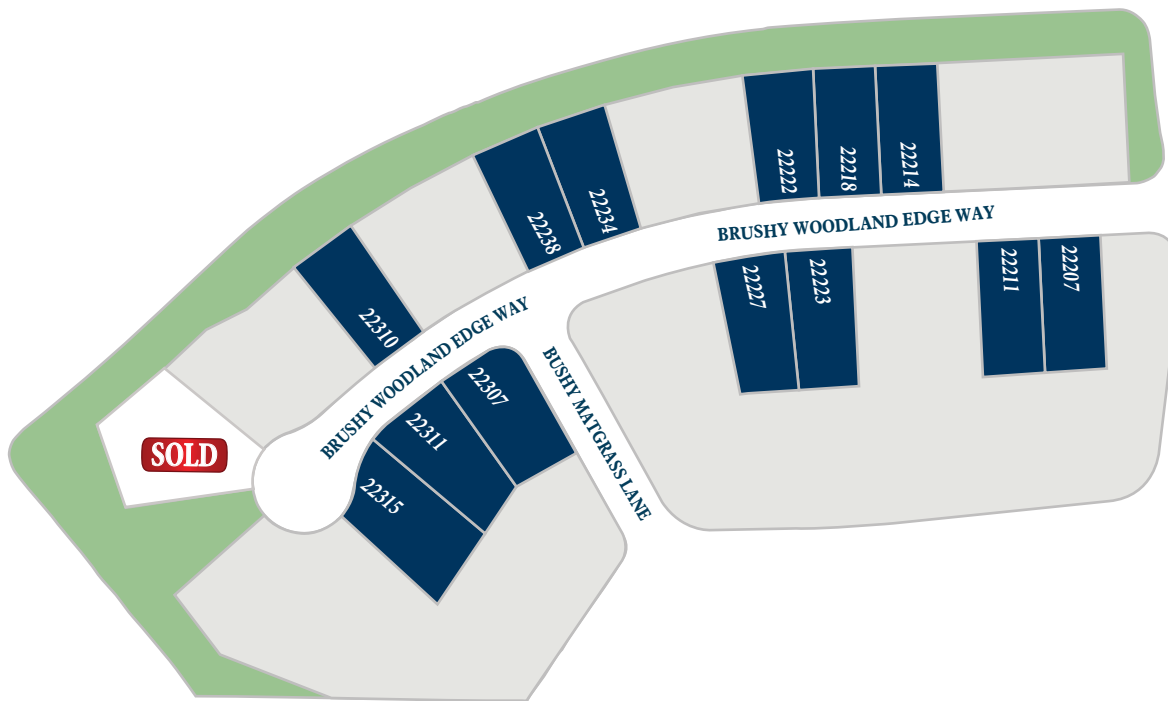

ravennahomes.com

RAVENNA
1.22.25

BRIDGELAND 60

Section 18

LEGEND	
	AVAILABLE LOT
	AVAILABLE INVENTORY WITH FLOOR PLAN

Floor plan names represent approximate floor plan square footages and do not constitute a representation of the actual square footage of the home. Ravenna Homes does not discriminate in housing on the basis of race, color, national origin, religion, sex, familial status, handicap, or disability. Prices, plans, offers, and availability are subject to change without notice.

ravennahomes.com

RAVENNA
1.20.25

BRIDGELAND 60

Section 23

LEGEND

1234 AVAILABLE LOT

 AVAILABLE INVENTORY WITH FLOOR PLAN

Floor plan names represent approximate floor plan square footages and do not constitute a representation of the actual square footage of the home. Ravenna Homes does not discriminate in housing on the basis of race, color, national origin, religion, sex, familial status, handicap, or disability. Prices, plans, offers, and availability are subject to change without notice.

ravennahomes.com

RAVENNA
6.3.24

BRIDGELAND 60

Section 38

LEGEND

1234 AVAILABLE LOT

 AVAILABLE INVENTORY WITH FLOOR PLAN

Floor plan names represent approximate floor plan square footages and do not constitute a representation of the actual square footage of the home. Ravenna Homes does not discriminate in housing on the basis of race, color, national origin, religion, sex, familial status, handicap, or disability. Prices, plans, offers, and availability are subject to change without notice.