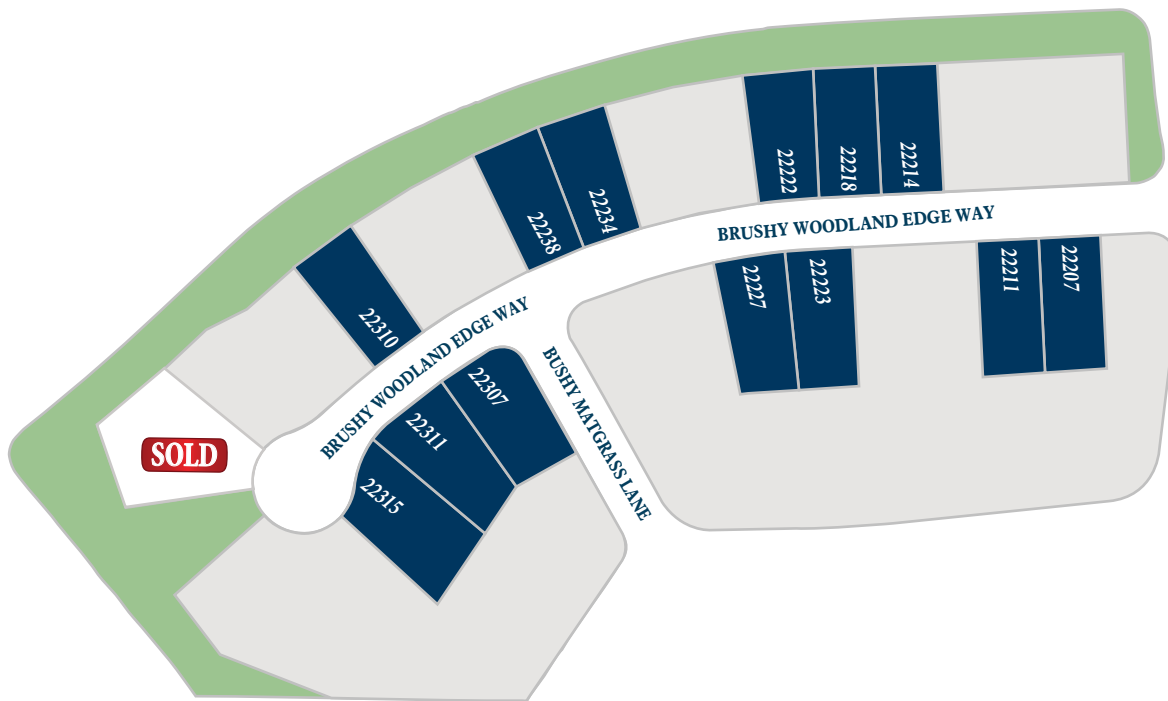

ravennahomes.com

RAVENNA
1.20.25

BRIDGELAND 60

Section 23

LEGEND

1234 AVAILABLE LOT

 AVAILABLE INVENTORY WITH FLOOR PLAN

Floor plan names represent approximate floor plan square footages and do not constitute a representation of the actual square footage of the home. Ravenna Homes does not discriminate in housing on the basis of race, color, national origin, religion, sex, familial status, handicap, or disability. Prices, plans, offers, and availability are subject to change without notice.

ravennahomes.com

RAVENNA
6.3.24

BRIDGELAND 60

Section 38

LEGEND

1234 AVAILABLE LOT

 AVAILABLE INVENTORY WITH FLOOR PLAN

Floor plan names represent approximate floor plan square footages and do not constitute a representation of the actual square footage of the home. Ravenna Homes does not discriminate in housing on the basis of race, color, national origin, religion, sex, familial status, handicap, or disability. Prices, plans, offers, and availability are subject to change without notice.