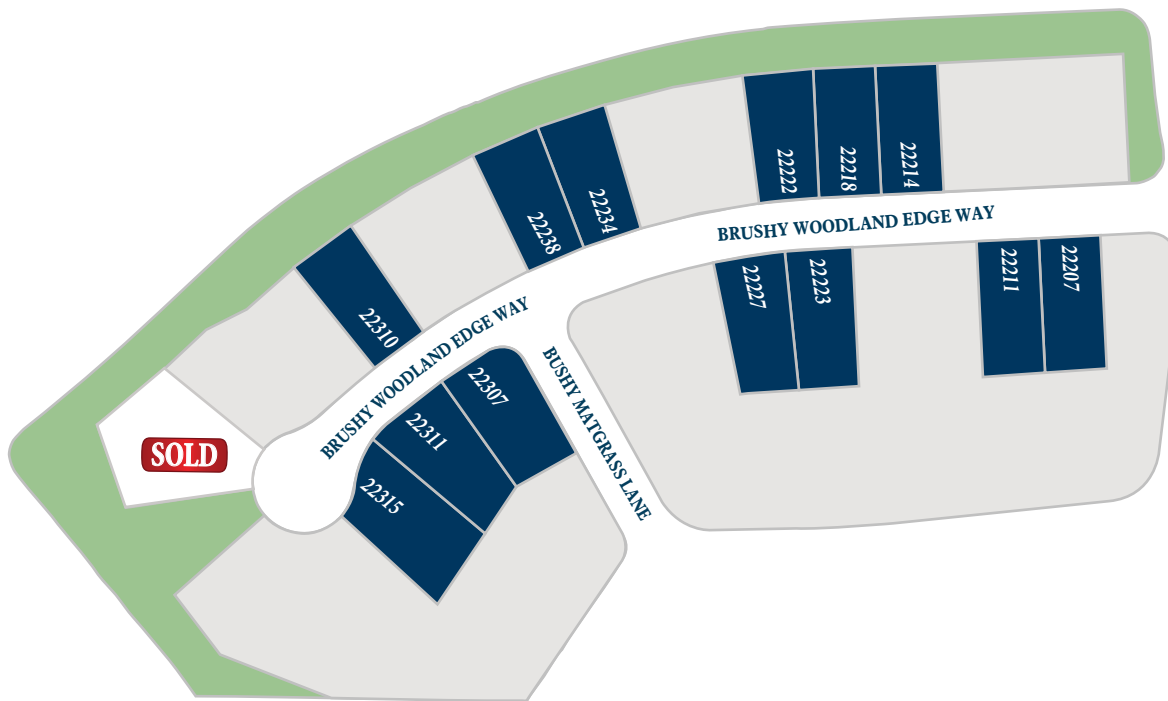

BRIDGELAND 60

Model Home Park

Directions

LEGEND

1234

AVAILABLE LOT

1234f

AVAILABLE INVENTORY WITH FLOOR PLAN

ravennahomes.com

RAVENNA
5.4.22

BRIDGELAND 60

Section 18

LEGEND

1234 AVAILABLE LOT

1234 AVAILABLE INVENTORY WITH FLOOR PLAN

RAVENNA
HOMES.

ravennahomes.com

RAVENNA
10.1.24

BRIDGELAND 60

Section 23

LEGEND

1234 AVAILABLE LOT

 AVAILABLE INVENTORY WITH FLOOR PLAN

Floor plan names represent approximate floor plan square footages and do not constitute a representation of the actual square footage of the home. Ravenna Homes does not discriminate in housing on the basis of race, color, national origin, religion, sex, familial status, handicap, or disability. Prices, plans, offers, and availability are subject to change without notice.

ravennahomes.com

RAVENNA
6.3.24

BRIDGELAND 60

Section 38

LEGEND

1234 AVAILABLE LOT

1234 AVAILABLE INVENTORY WITH FLOOR PLAN

Floor plan names represent approximate floor plan square footages and do not constitute a representation of the actual square footage of the home. Ravenna Homes does not discriminate in housing on the basis of race, color, national origin, religion, sex, familial status, handicap, or disability. Prices, plans, offers, and availability are subject to change without notice.