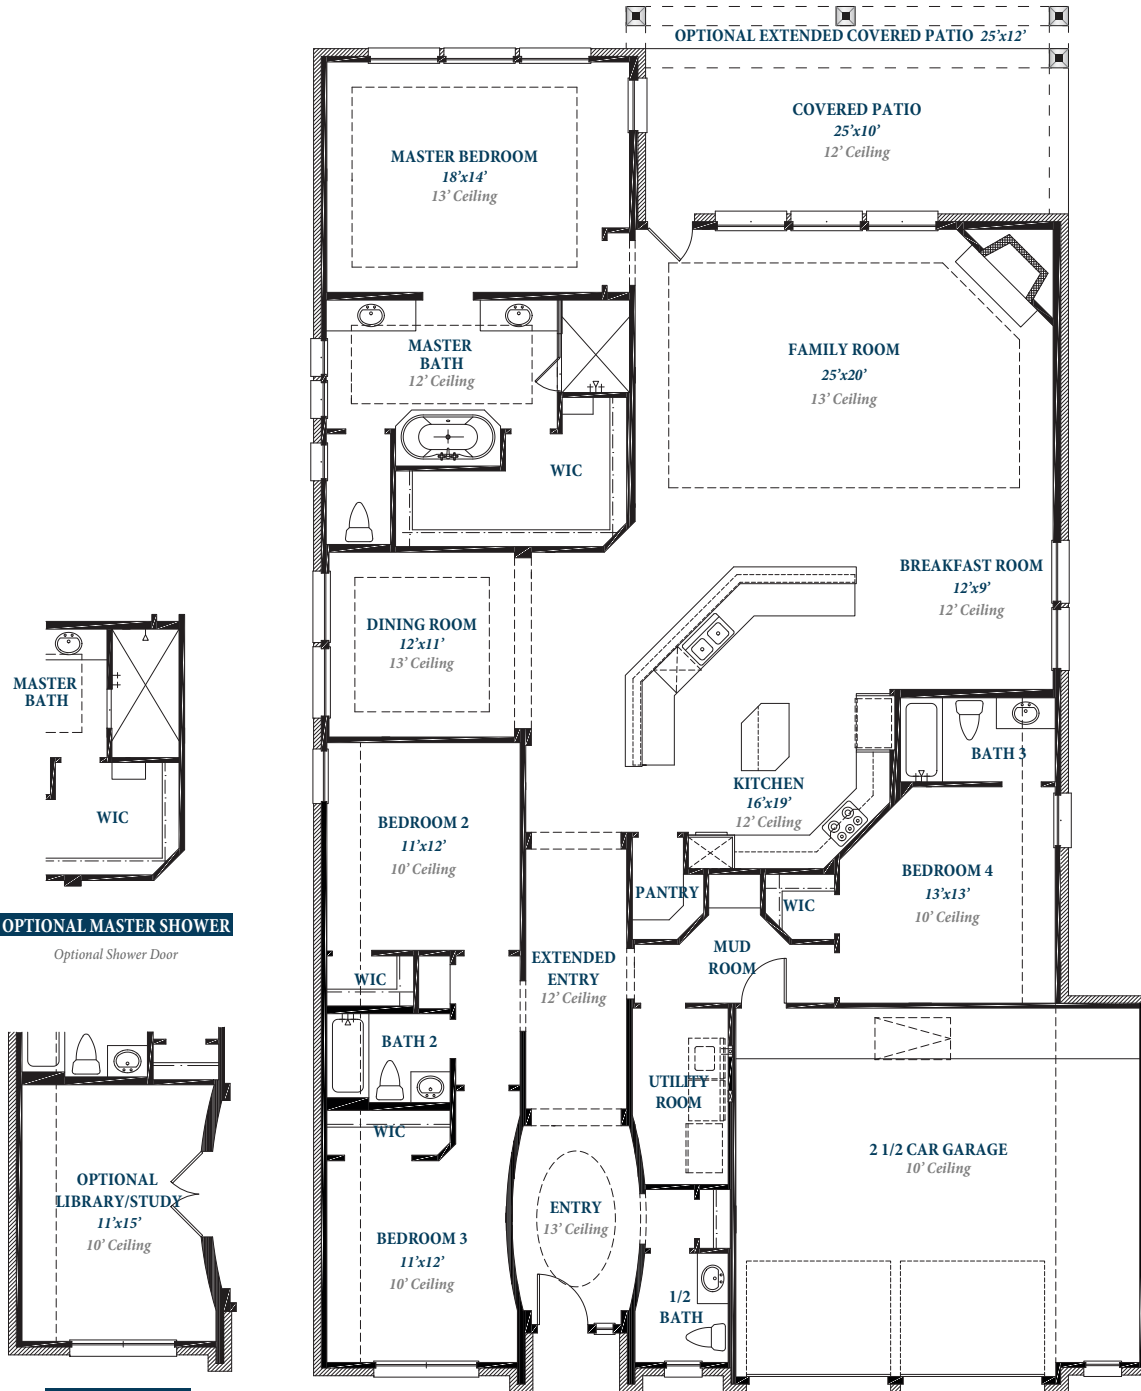

# Floorplan

PLAN 2855

BRIDGELAND  
8.3.23

ravennahomes.com

Floor plan names represent approximate floor plan square footages based on exterior dimensions of the home and do not represent the exact square footage or the air-conditioned square footage of the home. Ravenna Homes does not discriminate in housing on the basis of race color, national origin, religion, sex, familial status, handicap, or disability. Prices, plans, offers and availability are subject to change without notice.

# Floorplan

PLAN 2855

• ELEVATION A1 •

• ELEVATION B1 •

• ELEVATION A2 •

• ELEVATION B2 •

• ELEVATION C3 •

• ELEVATION D3 •

[ravennahomes.com](http://ravennahomes.com)

Floor plan names represent approximate floor plan square footages based on exterior dimensions of the home and do not represent the exact square footage or the air-conditioned square footage of the home. Ravenna Homes does not discriminate in housing on the basis of race color, national origin, religion, sex, familial status, handicap, or disability. Prices, plans, offers and availability are subject to change without notice.