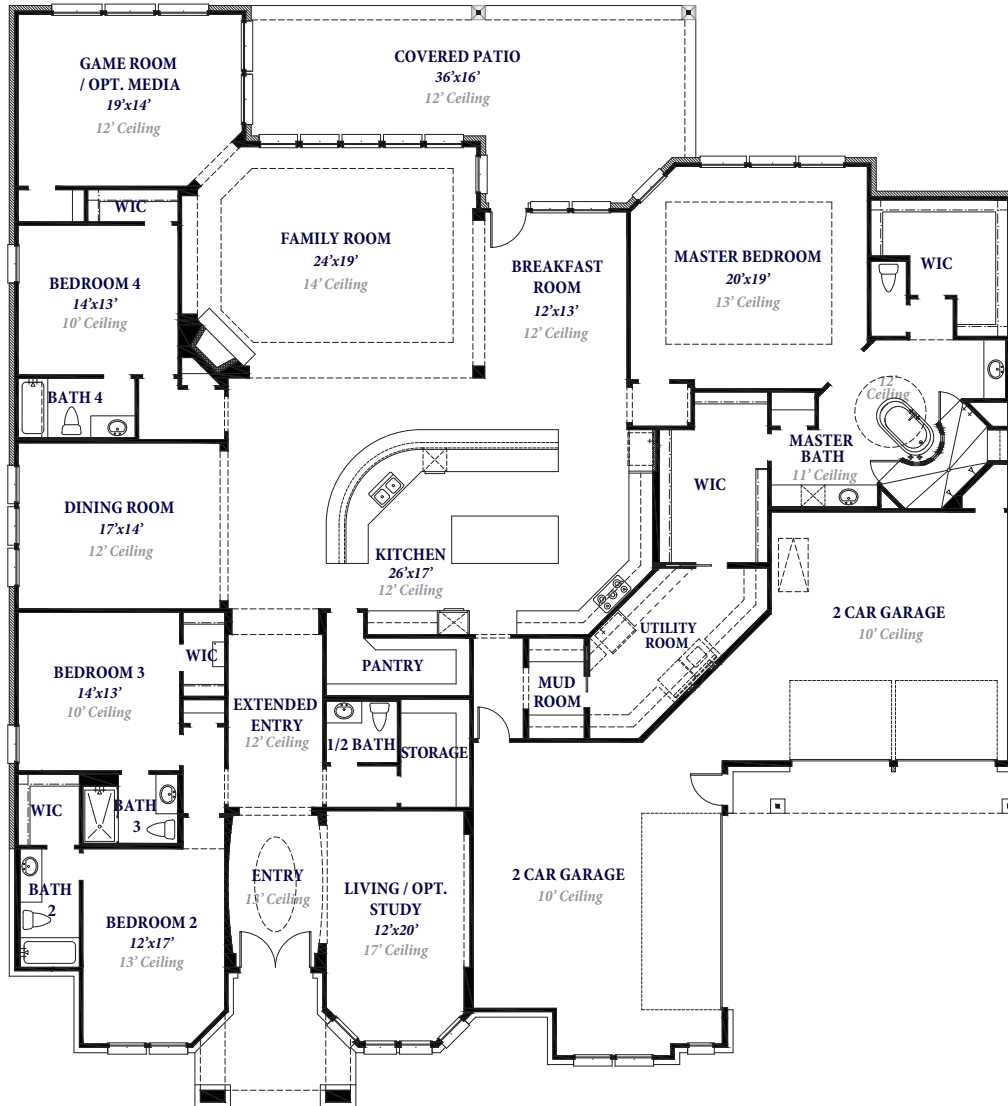

Floorplan

PLAN 4862

TOWNE LAKE
1.28.21

ravennahomes.com

Floor plan names represent approximate floor plan square footages and do not constitute a representation of the actual square footage of the home. Ravenna Homes does not discriminate in housing on the basis of race, color, national origin, religion, sex, familial status, handicap, or disability. Prices, plans, offers and availability are subject to change without notice.

Floorplan

PLAN 4862

• ELEVATION D4 •

ravennahomes.com

Floor plan names represent approximate floor plan square footages and do not constitute a representation of the actual square footage of the home. Ravenna Homes does not discriminate in housing on the basis of race, color, national origin, religion, sex, familial status, handicap, or disability. Prices, plans, offers and availability are subject to change without notice.