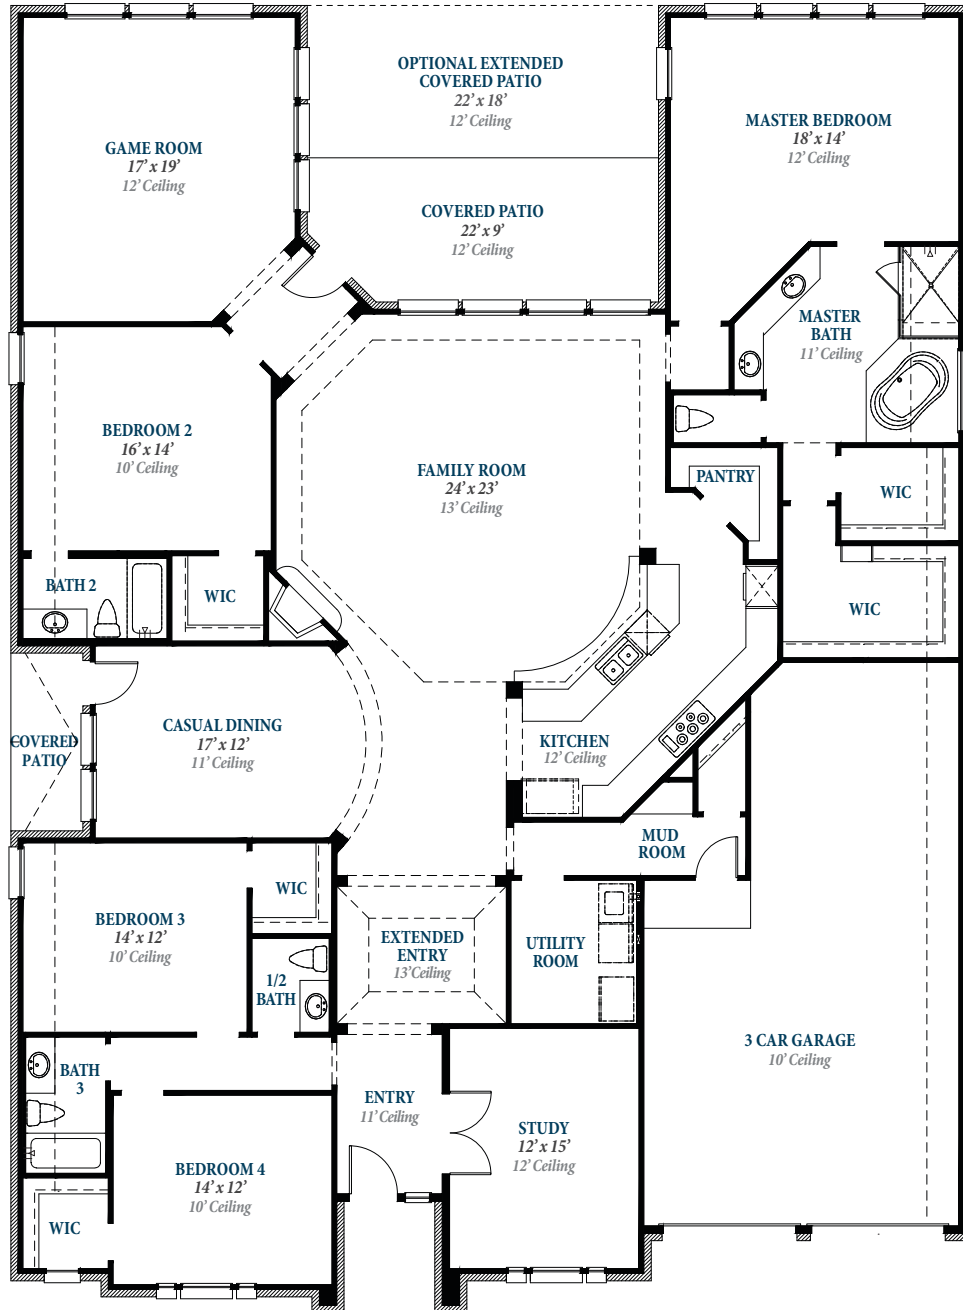

Floorplan

PLAN 3616

TOWNE LAKE
11.13.18

ravennahomes.com

Floor plan names represent approximate floor plan square footages and do not constitute a representation of the actual square footage of the home. Ravenna Homes does not discriminate in housing on the basis of race, color, national origin, religion, sex, familial status, handicap, or disability. Prices, plans, offers and availability are subject to change without notice.

Floorplan

PLAN 3616

• ELEVATION A1 •

• ELEVATION A2 •

• ELEVATION B1 •

• ELEVATION B2 •

ravennahomes.com

Floor plan names represent approximate floor plan square footages and do not constitute a representation of the actual square footage of the home. Ravenna Homes does not discriminate in housing on the basis of race, color, national origin, religion, sex, familial status, handicap, or disability. Prices, plans, offers and availability are subject to change without notice.