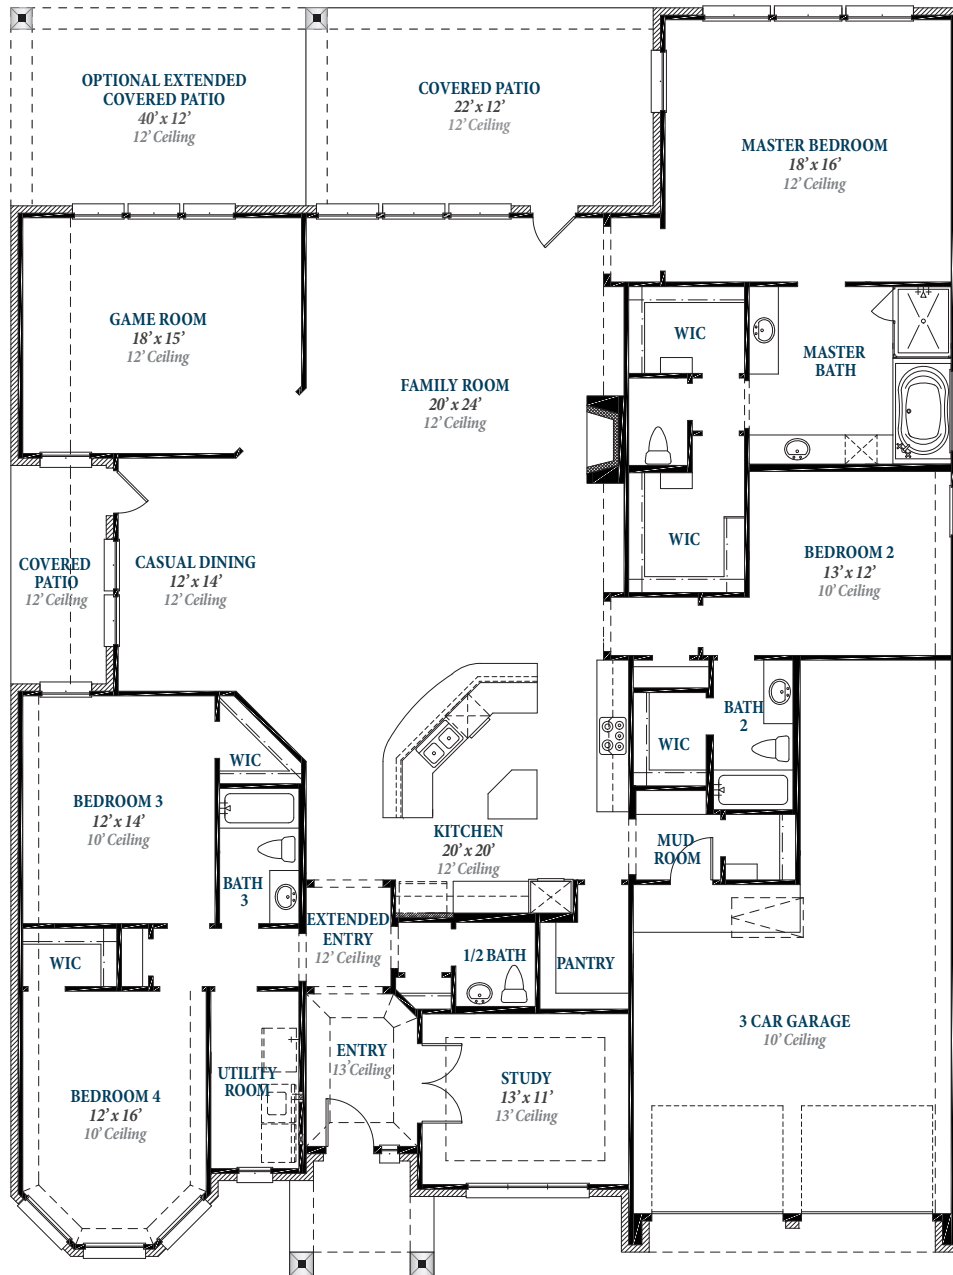

Floorplan

PLAN 3358

TOWNE LAKE
2.7.22

ravennahomes.com

Floor plan names represent approximate floor plan square footages based on exterior dimensions of the home and do not represent the exact square footage or the air-conditioned square footage of the home. Ravenna Homes does not discriminate in housing on the basis of race color, national origin, religion, sex, familial status, handicap, or disability. Prices, plans, offers and availability are subject to change without notice.

Floorplan

PLAN 3358

ravennahomes.com

Floor plan names represent approximate floor plan square footages based on exterior dimensions of the home and do not represent the exact square footage or the air-conditioned square footage of the home. Ravenna Homes does not discriminate in housing on the basis of race color, national origin, religion, sex, familial status, handicap, or disability. Prices, plans, offers and availability are subject to change without notice.