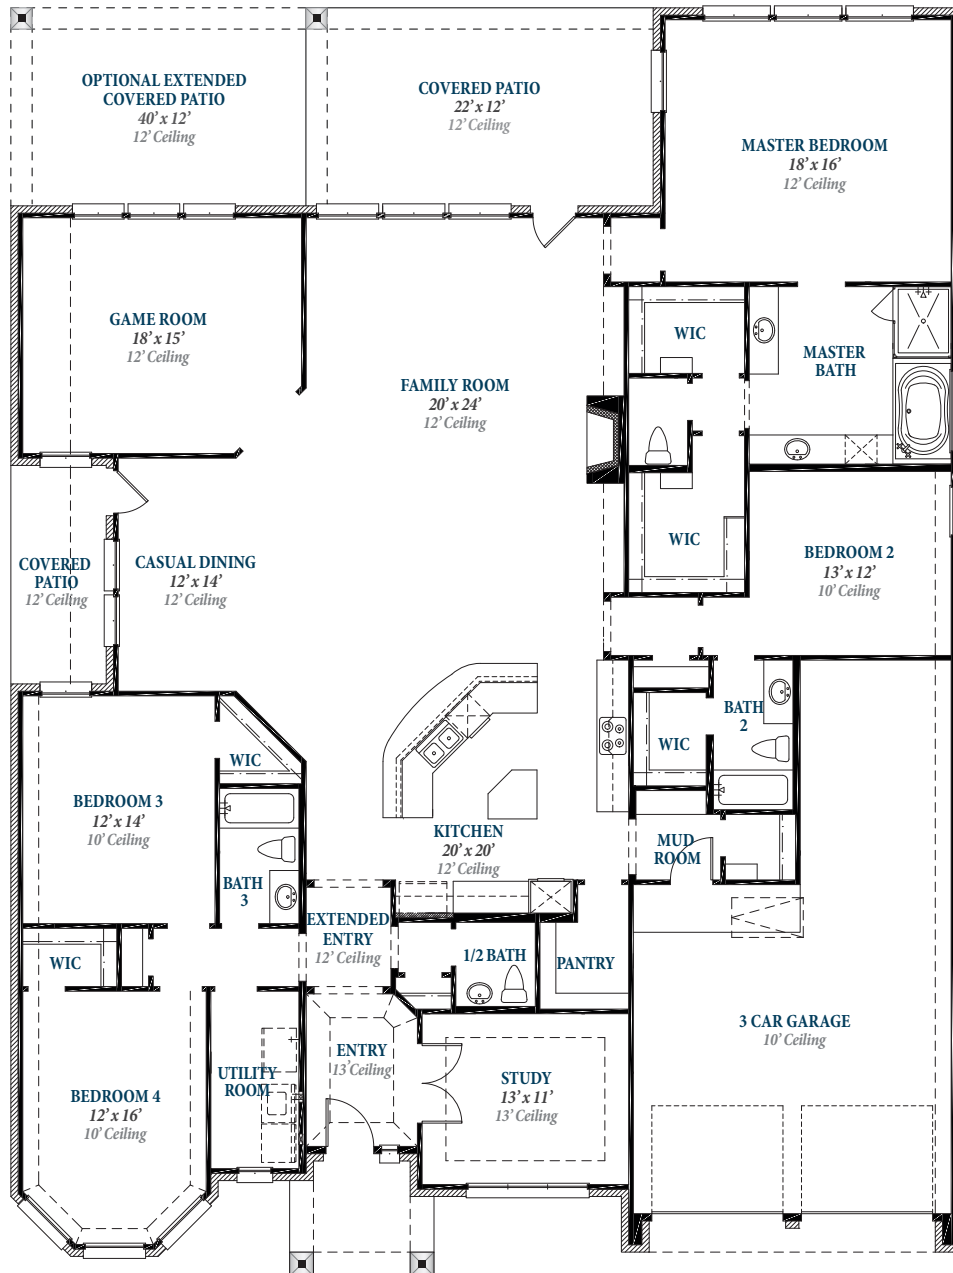

# Floorplan

PLAN 3358

THE WOODLANDS HILLS  
2.7.22

ravennahomes.com

Floor plan names represent approximate floor plan square footages based on exterior dimensions of the home and do not represent the exact square footage or the air-conditioned square footage of the home. Ravenna Homes does not discriminate in housing on the basis of race color, national origin, religion, sex, familial status, handicap, or disability. Prices, plans, offers and availability are subject to change without notice.

# Floorplan

PLAN 3358

[ravennahomes.com](http://ravennahomes.com)

Floor plan names represent approximate floor plan square footages based on exterior dimensions of the home and do not represent the exact square footage or the air-conditioned square footage of the home. Ravenna Homes does not discriminate in housing on the basis of race color, national origin, religion, sex, familial status, handicap, or disability. Prices, plans, offers and availability are subject to change without notice.