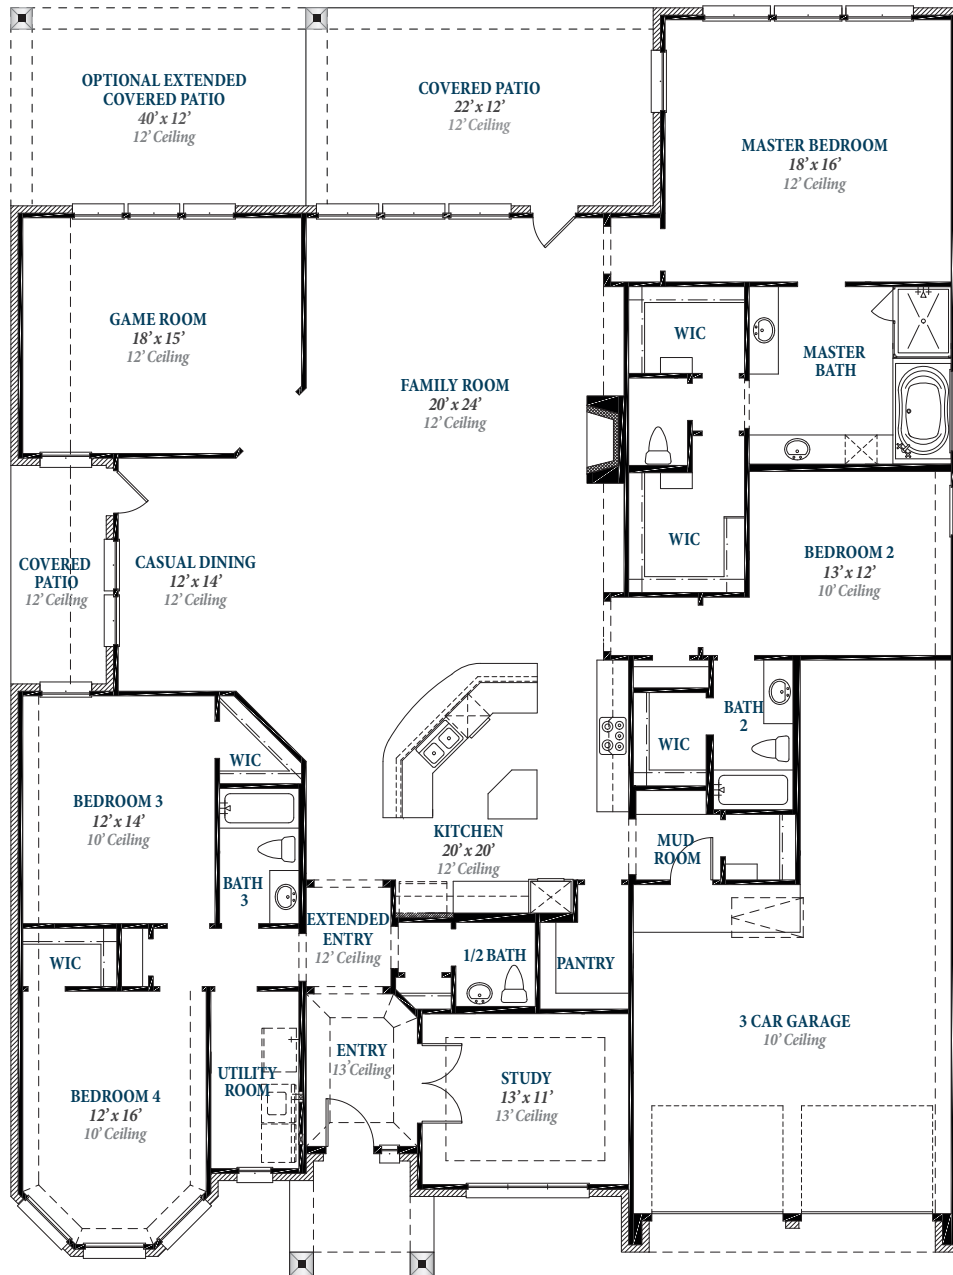

Floorplan

PLAN 3358

ARTAVIA
2.7.22

ravennahomes.com

Floor plan names represent approximate floor plan square footages based on exterior dimensions of the home and do not represent the exact square footage or the air-conditioned square footage of the home. Ravenna Homes does not discriminate in housing on the basis of race color, national origin, religion, sex, familial status, handicap, or disability. Prices, plans, offers and availability are subject to change without notice.

Floorplan

PLAN 3358

ravennahomes.com

Floor plan names represent approximate floor plan square footages based on exterior dimensions of the home and do not represent the exact square footage or the air-conditioned square footage of the home. Ravenna Homes does not discriminate in housing on the basis of race color, national origin, religion, sex, familial status, handicap, or disability. Prices, plans, offers and availability are subject to change without notice.