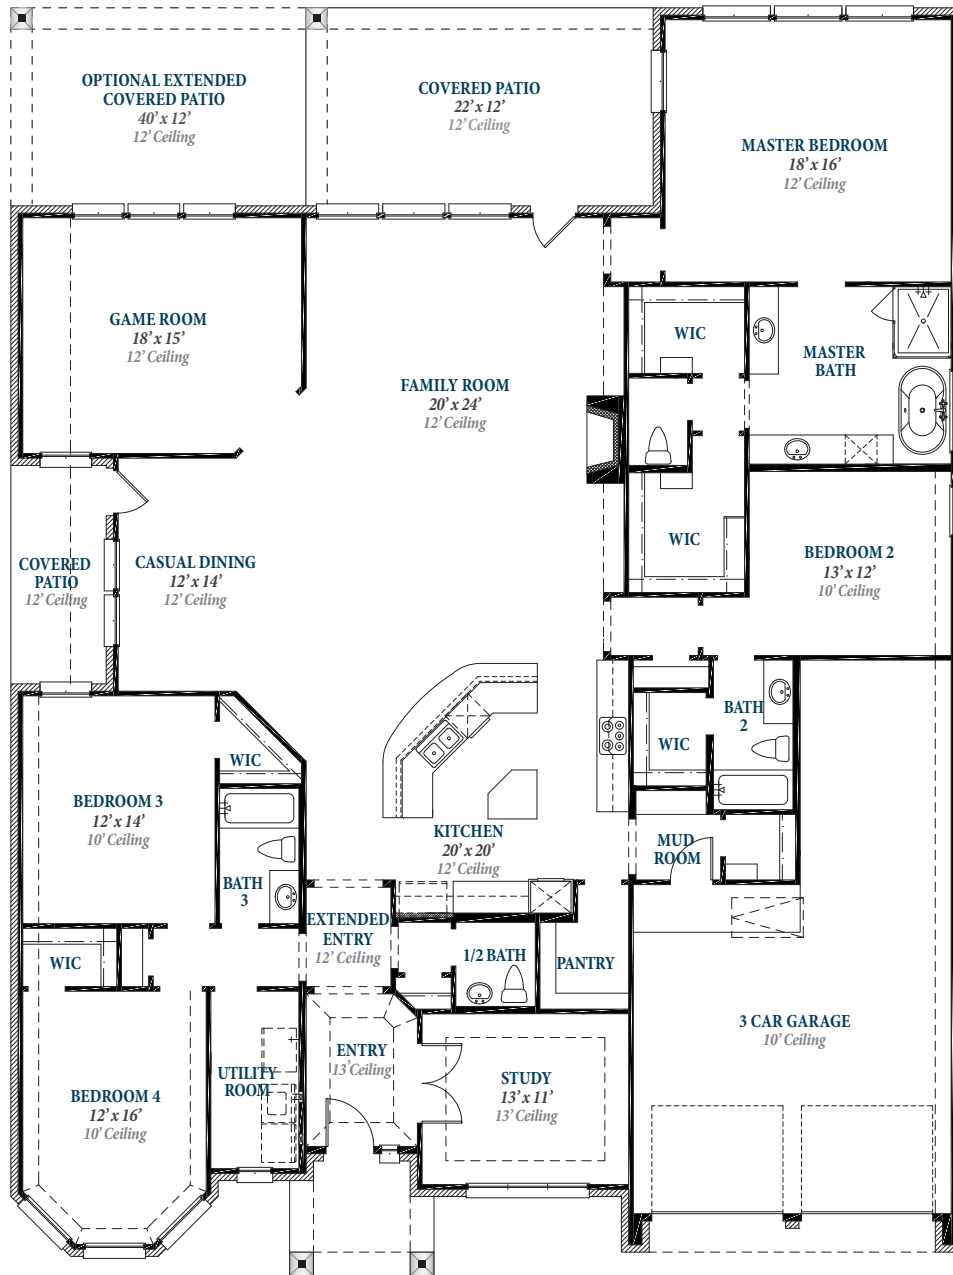

Floorplan

PLAN 3358

ARTAVIA
2.7.22

ravennahomes.com

Floor plan names represent approximate floor plan square footages based on exterior dimensions of the home and do not represent the exact square footage or the air-conditioned square footage of the home. Ravenna Homes does not discriminate in housing on the basis of race color, national origin, religion, sex, familial status, handicap, or disability. Prices, plans, offers and availability are subject to change without notice. Room dimensions are approximate and rounded to the nearest whole number.

Floorplan

PLAN 3358

ravennahomes.com

Floor plan names represent approximate floor plan square footages based on exterior dimensions of the home and do not represent the exact square footage or the air-conditioned square footage of the home. Ravenna Homes does not discriminate in housing on the basis of race color, national origin, religion, sex, familial status, handicap, or disability. Prices, plans, offers and availability are subject to change without notice. Room dimensions are approximate and rounded to the nearest whole number.