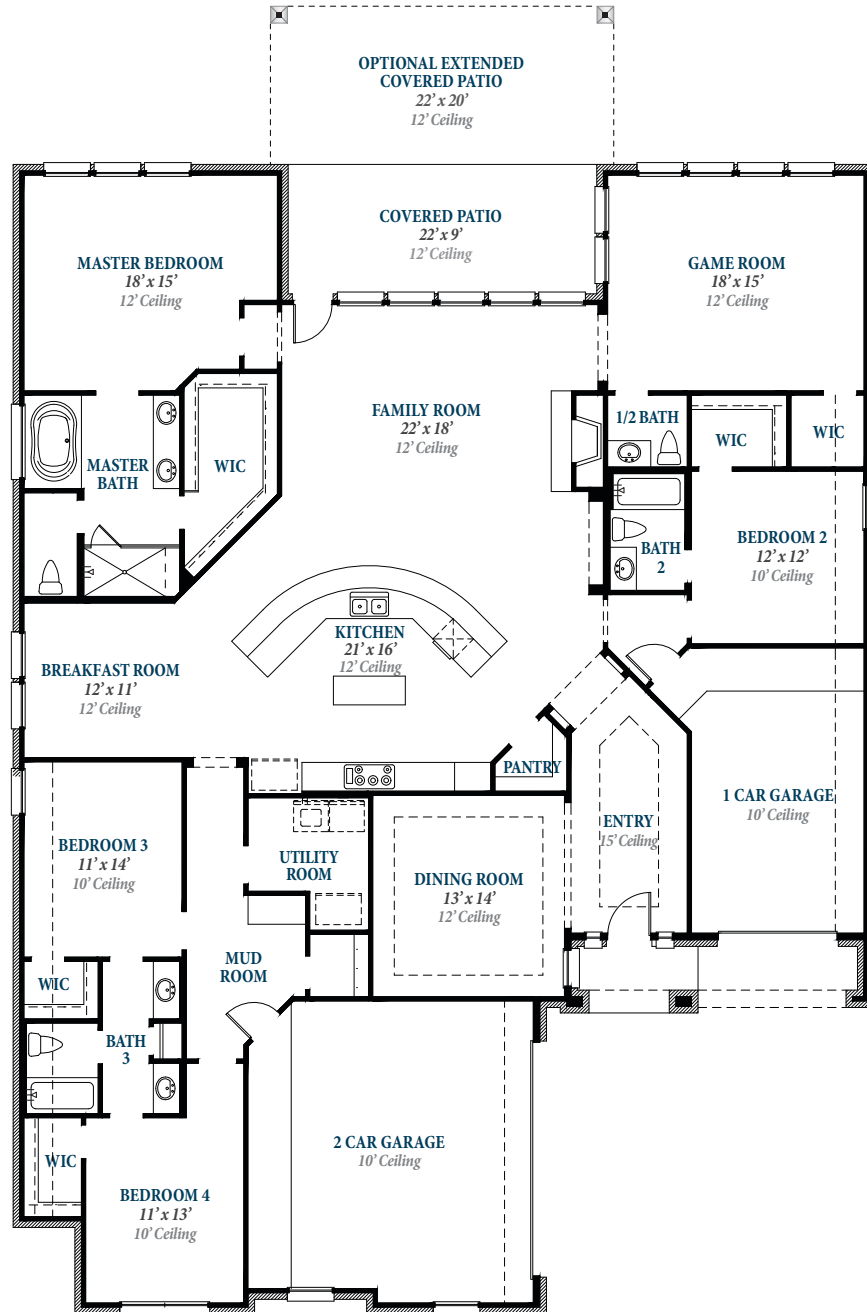

# Floorplan

PLAN 3276

TOWNE LAKE  
1.17.17

ravennahomes.com

Floor plan names represent approximate floor plan square footages and do not constitute a representation of the actual square footage of the home. Ravenna Homes does not discriminate in housing on the basis of race, color, national origin, religion, sex, familial status, handicap, or disability. Prices, plans, offers and availability are subject to change without notice.

# Floorplan

PLAN 3276

• ELEVATION A1 •

• ELEVATION A2 •

• ELEVATION B1 •

• ELEVATION B2 •

[ravennahomes.com](http://ravennahomes.com)

Floor plan names represent approximate floor plan square footages and do not constitute a representation of the actual square footage of the home. Ravenna Homes does not discriminate in housing on the basis of race, color, national origin, religion, sex, familial status, handicap, or disability. Prices, plans, offers and availability are subject to change without notice.