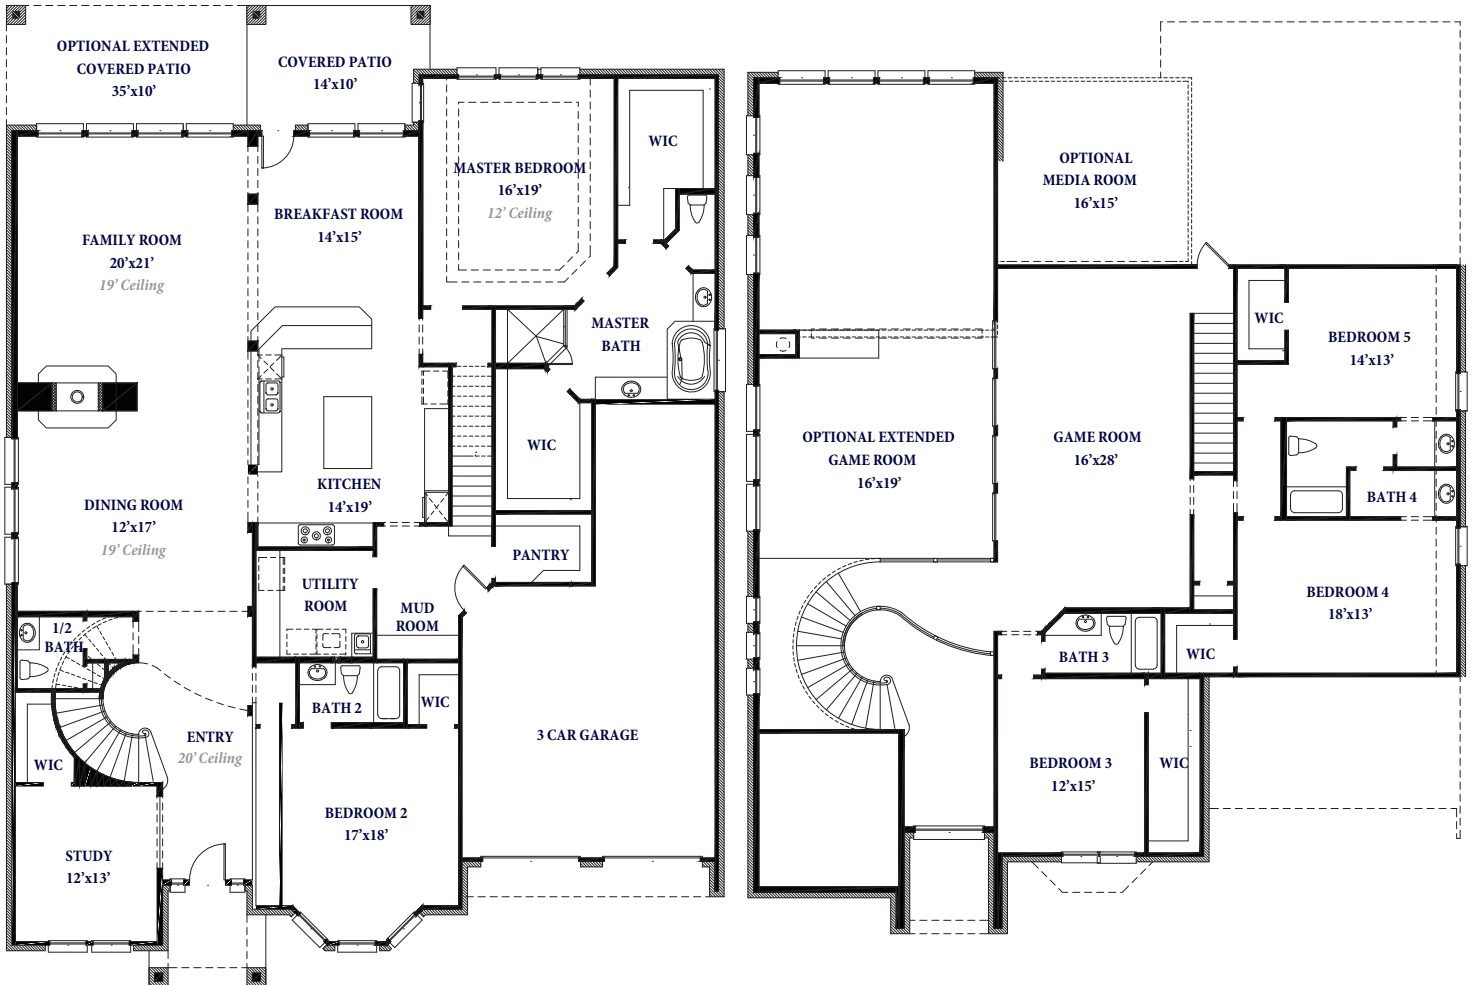

Floorplan

PLAN 5068

First Floor

Second Floor

ravennahomes.com

TOWNE LAKE 70
1.18.18

Floor plan names represent approximate floor plan square footages and do not constitute a representation of the actual square footage of the home. Ravenna Homes does not discriminate in housing on the basis of race, color, national origin, religion, sex, familial status, handicap, or disability. Prices, plans, offers and availability are subject to change without notice.

Floorplan

PLAN 5068

— A1 —

— A2 —

— B1 —

— B2 —

— D1 —

— D2 —

ravennahomes.com

Floor plan names represent approximate floor plan square footages and do not constitute a representation of the actual square footage of the home. Ravenna Homes does not discriminate in housing on the basis of race, color, national origin, religion, sex, familial status, handicap, or disability. Prices, plans, offers and availability are subject to change without notice.